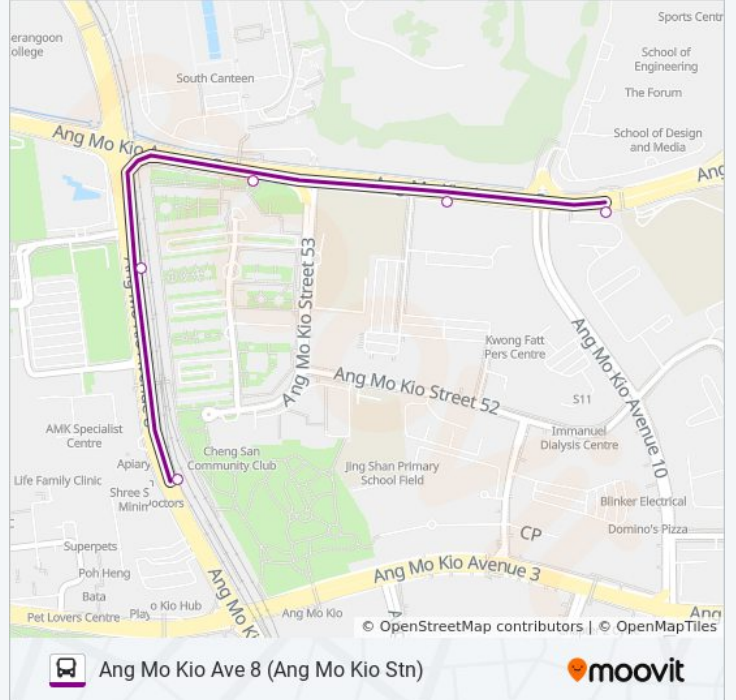

159A

Ang Mo Kio Ave 8 (Ang Mo Kio Stn)

Get The App

The 159A bus line Ang Mo Kio Ave 8 (Ang Mo Kio Stn) has one route. For regular weekdays, their operation hours are: (1) Ang Mo Kio Ave 8 (Ang Mo Kio Stn): 6:14 AM - 4:59 PM

Use the Moovit App to find the closest 159A bus station near you and find out when is the next 159A bus arriving.

Direction: Ang Mo Kio Ave 8 (Ang Mo Kio Stn)

25 stops

[VIEW LINE SCHEDULE](#)

Sengkang Sq - Sengkang Int (67009)

159A bus Info**Direction:** Ang Mo Kio Ave 8 (Ang Mo Kio Stn)**Stops:** 25**Trip Duration:** 7 min**Line Summary:**

Ang Mo Kio Ave 5 - Opp Ite Coll Ctrl (54489)

Ang Mo Kio Ave 5 - Blk 538 (54479)

Ang Mo Kio Ave 5 - Blk 502 (54359)

Ang Mo Kio Ave 8 - Blk 504 (54349)

Ang Mo Kio Ave 8 - Bef Ang Mo Kio Stn Exit B
(54399)

159A bus time schedules and route maps are available in an offline PDF at moovitapp.com. Use the [Moovit App](#) to see live bus times, train schedule or subway schedule, and step-by-step directions for all public transit in Singapore.