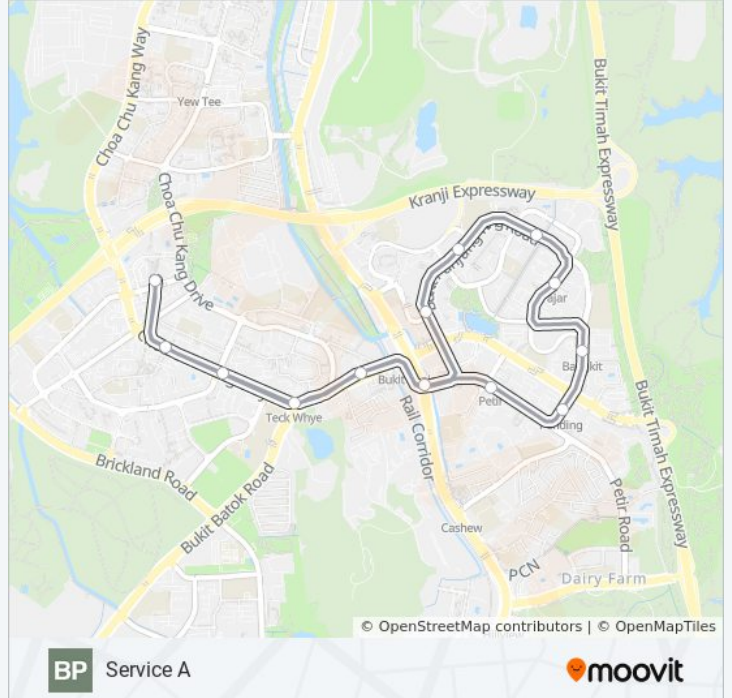

Direction: Service B

19 stops

[VIEW LINE SCHEDULE](#)

- Choa Chu Kang (NS4)
- South View (BP2)
- Keat Hong (BP3)
- Teck Whye (BP4)
- Phoenix (BP5)
- Bukit Panjang (BP6|DT1)
- Petir (BP7)
- Pending (BP8)
- Bangkit (BP9)
- Fajar (BP10)
- Segar (BP11)
- Jelapang (BP12)
- Senja (BP13)
- Bukit Panjang (BP6|DT1)
- Phoenix (BP5)
- Teck Whye (BP4)
- Keat Hong (BP3)
- South View (BP2)

BUKIT PANJANG LRT mrt & lrt Time Schedule

Service B Route Timetable:

Sunday	12:01 AM - 11:53 PM
Monday	12:01 AM - 11:53 PM
Tuesday	12:01 AM - 11:53 PM
Wednesday	12:01 AM - 11:53 PM
Thursday	12:01 AM - 11:53 PM
Friday	12:01 AM - 11:53 PM
Saturday	12:01 AM - 11:53 PM

BUKIT PANJANG LRT mrt & lrt Info

Direction: Service B

Stops: 19

Trip Duration: 28 min

Line Summary: