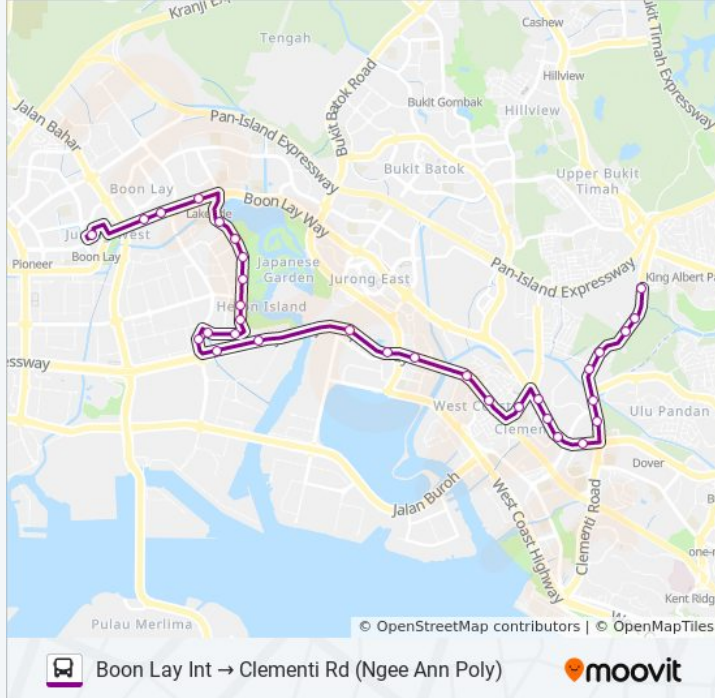

Use the Moovit App to find the closest 154B bus station near you and find out when is the next 154B bus arriving.

Direction: Clementi Rd (Ngee Ann Poly)

32 stops

[VIEW LINE SCHEDULE](#)

- Jurong West Ctrl 3 - Boon Lay Int (22009)
- Boon Lay Way - Summerdale (21699)
- Boon Lay Way - Blk 200 (21689)
- Boon Lay Way - Opp Lakeside Stn (28099)
- Yuan Ching Rd - Opp Blk 134d (21669)
- Yuan Ching Rd - Chinese Gdn (21659)
- Yuan Ching Rd - Lakeside Apt (21649)
- Yuan Ching Rd - Japanese Gdn/Opp Blk 115 (21639)
- Yuan Ching Rd - Opp Jurong Sec Sch (21759)
- Yuan Ching Rd - Opp Blk 138b (21769)
- Yung Ho Rd - Aft Yuan Ching Rd (21779)
- Yung Ho Rd - Cisco Recall (21559)
- Corporation Rd - Corp PI (21179)
- Jln Ahmad Ibrahim - Aft Corp PI (21029)
- Jln Ahmad Ibrahim - Aft Yuan Ching Rd (21019)
- Jln Ahmad Ibrahim - Opp Carrier S'Pore (20089)
- Jln Ahmad Ibrahim - Bef Jurong Town Hall Rd (20069)
- Aye - Opp Cycle & Carriage (20059)
- Aye - Opp the Infiniti (20039)
- Aye - Opp Newest (20029)

154B bus Info

Direction: Clementi Rd (Ngee Ann Poly)

Stops: 32

Trip Duration: 64 min

Line Summary:

Clementi Ave 6 - Regent Pk (17059)

C'wealth Ave West - Blk 317 (17189)

C'wealth Ave West - Clementi Stn Exit B (17179)

C'wealth Ave West - Blk 329 (17169)

C'wealth Ave West - Blk 365 (17159)

Clementi Rd - Blk 352 (17101)

Clementi Rd - Blk 343 (17111)

Clementi Rd - Blk 109 (12061)

Clementi Rd - Blk 116 (12071)

Clementi Rd - Clementi N'Hood Pk (12081)

Clementi Rd - Sim Campus (12091)

Clementi Rd - Ngee Ann Poly (12101)

154B bus time schedules and route maps are available in an offline PDF at moovitapp.com. Use the [Moovit App](#) to see live bus times, train schedule or subway schedule, and step-by-step directions for all public transit in Singapore.