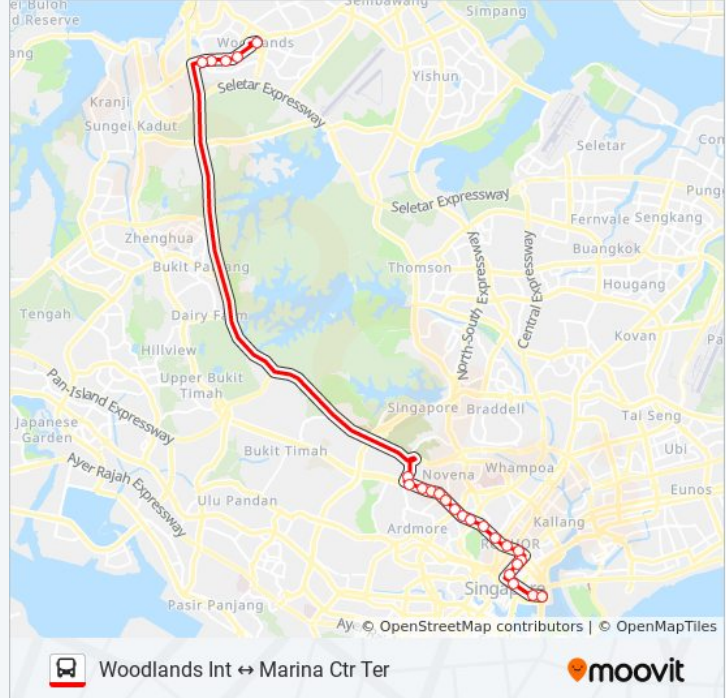

**Direction: Marina Ctr Ter**

24 stops

[VIEW LINE SCHEDULE](#)

- Woodlands Sq - Woodlands Int (46009)
- Woodlands Ave 3 - Blk 347 (46549)
- Woodlands Ave 3 - Blk 320 (46539)
- Woodlands Ave 3 - Opp Marsiling Stn (46529)
- Woodlands Ave 3 - Blk 402 (46491)
- Whitley Rd - Bef Stevens Stn Exit 4 (40239)
- Dunearn Rd - Aft Stevens Stn Exit 5 (40089)
- Dunearn Rd - Bef Swiss Cottage Est (40079)
- Dunearn Rd - Bef Goldhill Ave (40119)
- Dunearn Rd - Anglo-Chinese Sch (40069)
- Dunearn Rd - Chancery Ct (40059)
- Dunearn Rd - Opp Newton Stn Exit C (40049)
- Bt Timah Rd - Opp Newton Fc (40039)
- Bt Timah Rd - Aft Makepeace Rd (40029)
- Bt Timah Rd - Kk Women & Children Hosp (40279)
- Bt Timah Rd - Little India Stn (40019)
- Sungei Rd - Bef Rochor Stn Exit B (07539)
- Ophir Rd - CH Of Our Lady Of Lourdes (07589)
- Victoria St - Bugis Stn Exit B (01059)
- Victoria St - Aft Bugis Stn Exit C (01119)
- Victoria St - Bras Basah Cplx (01019)

**960E bus Info**

**Direction:** Marina Ctr Ter

**Stops:** 24

**Trip Duration:** 55 min

**Line Summary:**

Bras Basah Rd - Raffles Hotel (02049)

Raffles Blvd - Promenade Stn/Pan Pacific (02089)

Raffles Blvd - Marina Ctr Ter (02099)

### Direction: Woodlands Int

24 stops

[VIEW LINE SCHEDULE](#)

Raffles Blvd - Marina Ctr Ter (02099)

Raffles Ave - Aft S'Pore Flyer (02101)

Raffles Ave - the Float @ Marina Bay (02051)

Raffles Ave - the Esplanade (02061)

Victoria St - Cath Of the Good Shepherd (04151)

Victoria St - St. Joseph's CH (01013)

Victoria St - Opp Bugis Stn Exit C (01112)

Rochor Rd - Fu Lu Shou Cplx (07551)

Rochor Canal Rd - Rochor Stn (07531)

Bt Timah Rd - Little India Stn Exit A (40011)