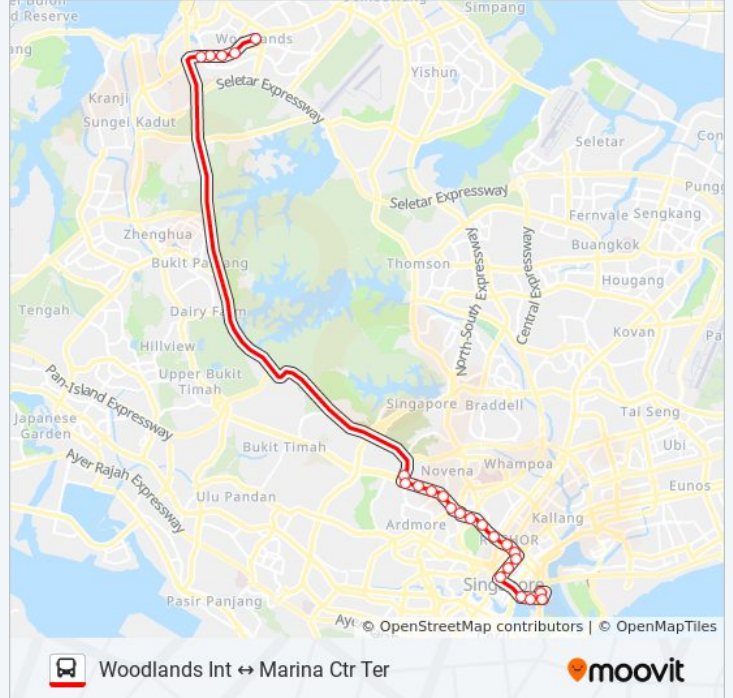

**Direction: Marina Ctr Ter**

24 stops

[VIEW LINE SCHEDULE](#)

- Woodlands Sq - Woodlands Int (46009)
- Woodlands Ave 3 - Blk 347 (46549)
- Woodlands Ave 3 - Blk 320 (46539)
- Woodlands Ave 3 - Opp Marsiling Stn (46529)
- Woodlands Ave 3 - Blk 402 (46491)
- Whitley Rd - Bef Stevens Stn Exit 4 (40239)
- Dunearn Rd - Aft Stevens Stn Exit 5 (40089)
- Dunearn Rd - Bef Swiss Cottage Est (40079)
- Dunearn Rd - Bef Goldhill Ave (40119)
- Dunearn Rd - Anglo-Chinese Sch (40069)
- Dunearn Rd - Chancery Ct (40059)
- Dunearn Rd - Opp Newton Stn Exit C (40049)
- Bt Timah Rd - Opp Newton Fc (40039)
- Bt Timah Rd - Aft Makepeace Rd (40029)
- Bt Timah Rd - Kk Women & Children Hosp (40279)
- Bt Timah Rd - Little India Stn (40019)
- Sungei Rd - Bef Rochor Stn Exit B (07539)
- Ophir Rd - CH Of Our Lady Of Lourdes (07589)
- Victoria St - Bugis Stn Exit B (01059)
- Victoria St - Aft Bugis Stn Exit C (01119)
- Victoria St - Bras Basah Cplx (01019)

**960E bus Info**

**Direction:** Marina Ctr Ter

**Stops:** 24

**Trip Duration:** 55 min

**Line Summary:**

Bras Basah Rd - Raffles Hotel (02049)

Raffles Blvd - Promenade Stn/Pan Pacific (02089)

Raffles Blvd - Marina Ctr Ter (02099)

### 960E bus Info

**Direction:** Woodlands Int

**Stops:** 24

**Trip Duration:** 59 min

**Line Summary:**

Whitley Rd - Raffles Town Club (40231)

Woodlands Ave 3 - Opp Blk 402 (46499)

Woodlands Ave 3 - Marsiling Stn (46521)

Woodlands Ave 3 - Blk 173 (46531)

Woodlands Ave 3 - Marsiling Mall (46541)

Woodlands Sq - Woodlands Int (46009)

960E bus time schedules and route maps are available in an offline PDF at [moovitapp.com](https://moovitapp.com). Use the [Moovit App](#) to see live bus times, train schedule or subway schedule, and step-by-step directions for all public transit in Singapore.