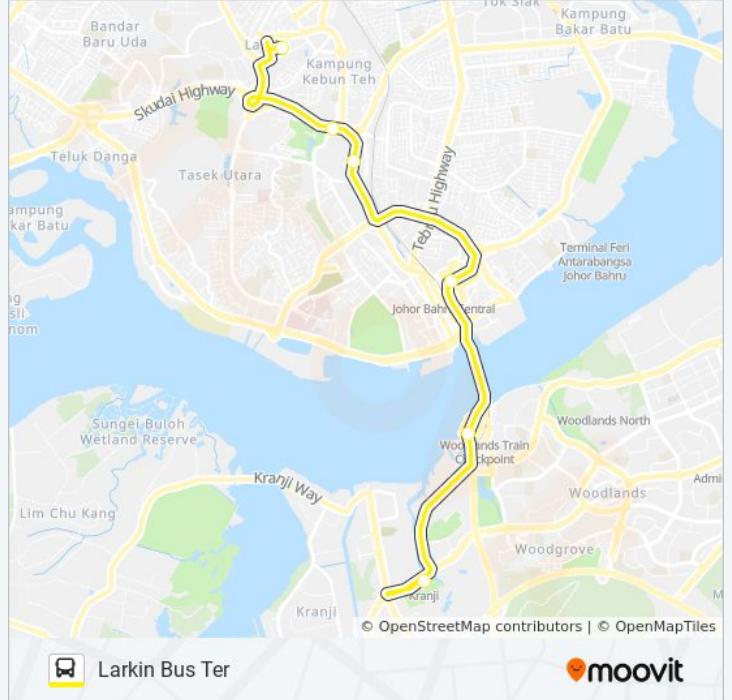

CW1 bus Info

Direction: Kranji MRT Stn

Stops: 5

Trip Duration: 14 min

Line Summary:

Direction: Larkin Bus Ter

6 stops

[VIEW LINE SCHEDULE](#)

CW1 bus Info

Direction: Larkin Bus Ter

Stops: 6

Trip Duration: 14 min

Line Summary:

CW1 bus time schedules and route maps are available in an offline PDF at moovitapp.com. Use the [Moovit App](#) to see live bus times, train schedule or subway schedule, and step-by-step directions for all public transit in Singapore.