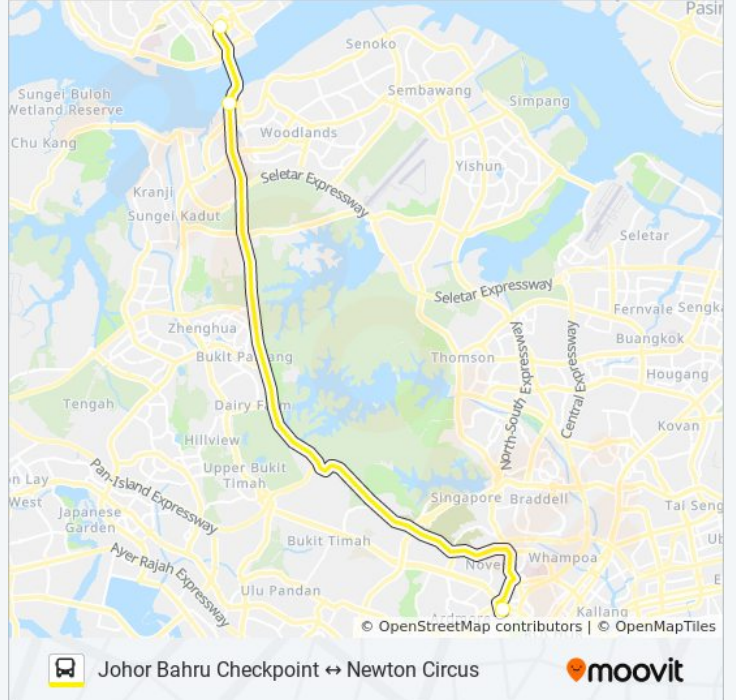

Johor Bahru Checkpoint ↔ Newton Circus

Get The App

The CW5 bus line (Johor Bahru Checkpoint ↔ Newton Circus) has 2 routes. For regular weekdays, their operation hours are:

(1) Johor Bahru: 6:45 AM - 11:30 PM (2) Newton Circus: 5:00 AM - 9:30 PM

Use the Moovit App to find the closest CW5 bus station near you and find out when is the next CW5 bus arriving.

Direction: Johor Bahru

3 stops

[VIEW LINE SCHEDULE](#)

Newton Circus Terminal

Woodlands Crossing - W'Lands Checkpt (46101)

Johor Bahru - Johor Bahru Checkpt (46211)

CW5 bus Time Schedule

Johor Bahru Route Timetable:

Sunday	6:45 AM - 11:30 PM
Monday	6:45 AM - 11:30 PM
Tuesday	6:45 AM - 11:30 PM
Wednesday	6:45 AM - 11:30 PM
Thursday	6:45 AM - 11:30 PM
Friday	6:45 AM - 11:30 PM
Saturday	6:45 AM - 11:30 PM

CW5 bus Info

Direction: Johor Bahru

Stops: 3

Trip Duration: 24 min

Line Summary:

Direction: Newton Circus

3 stops

[VIEW LINE SCHEDULE](#)