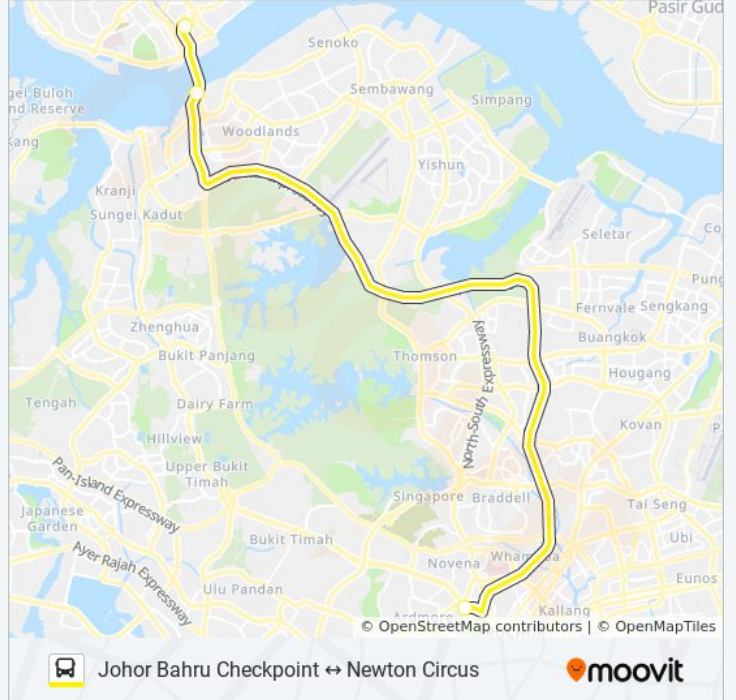

CW5 bus time schedules and route maps are available in an offline PDF at moovitapp.com. Use the [Moovit App](#) to see live bus times, train schedule or subway schedule, and step-by-step directions for all public transit in Singapore.

[About Moovit](#) • [MaaS Solutions](#) • [Supported Countries](#) • [Mooviter Community](#)

© 2024 Moovit - All Rights Reserved

Check Live Arrival Times