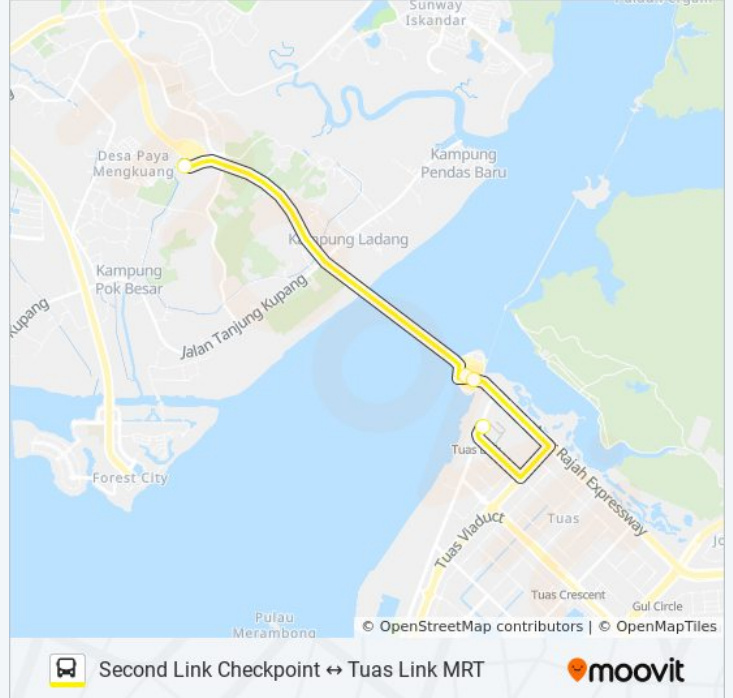

Second Link Checkpoint ↔ Tuas Link MRT

Get The App

The CW7 bus line (Second Link Checkpoint ↔ Tuas Link MRT) has 2 routes. For regular weekdays, their operation hours are:

(1) Second Link Checkpoint: 7:30 AM - 11:00 PM (2) Tuas Link MRT: 5:00 AM - 10:15 PM

Use the Moovit App to find the closest CW7 bus station near you and find out when is the next CW7 bus arriving.

Direction: Second Link Checkpoint

4 stops

[VIEW LINE SCHEDULE](#)

Tuas West Dr - Opp Tuas Link Stn (25421)

Tuas Checkpoint (Arrival)

Tuas Checkpoint (Departure)

Second Link Checkpoint

CW7 bus Time Schedule

Second Link Checkpoint Route Timetable:

Sunday	7:30 AM - 11:00 PM
Monday	7:30 AM - 11:00 PM
Tuesday	7:30 AM - 11:00 PM
Wednesday	7:30 AM - 11:00 PM
Thursday	7:30 AM - 11:00 PM
Friday	7:30 AM - 11:00 PM
Saturday	7:30 AM - 11:00 PM

CW7 bus Info

Direction: Second Link Checkpoint

Stops: 4

Trip Duration: 10 min

Line Summary:

Direction: Tuas Link MRT

4 stops

[VIEW LINE SCHEDULE](#)