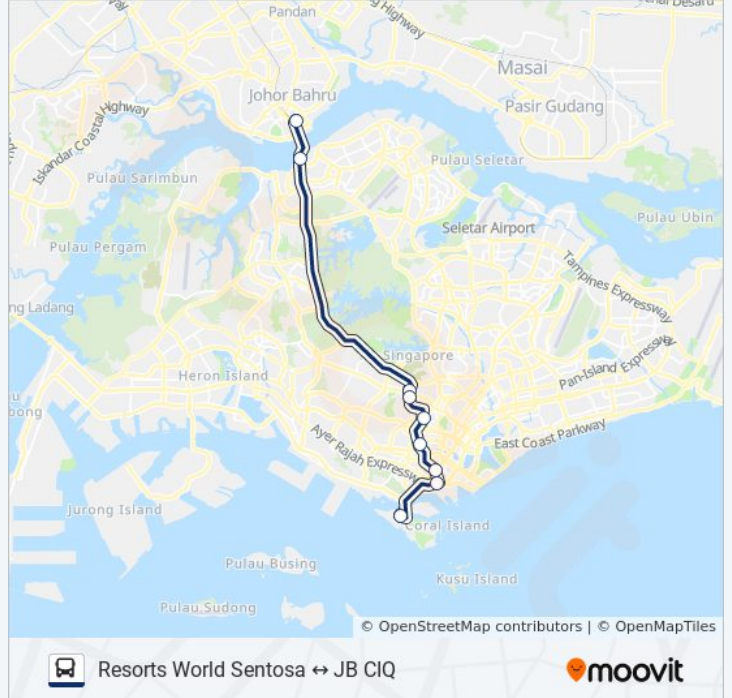

Resorts World Sentosa ↔ JB CIQ

Get The App

The TS8 bus line (Resorts World Sentosa ↔ JB CIQ) has 2 routes. For regular weekdays, their operation hours are:
(1) Johor Bahru Ciq: 8:00 AM - 11:00 PM (2) Resort World Sentosa: 5:30 AM - 9:00 PM
Use the Moovit App to find the closest TS8 bus station near you and find out when is the next TS8 bus arriving.

Direction: Johor Bahru Ciq

9 stops

[VIEW LINE SCHEDULE](#)

- Resort World Sentosa Coach Terminal
- Cantonment Link - Blk 16 (05631)
- Outram Rd - Outram Pk Stn Exit 7 (06011)
- Zion Rd - Opp Great World City (13121)
- Scotts Rd - Thong Teck Bldg (09213)
- Stevens Rd - Stevens Stn Exit 3 (40221)
- Whitley Rd - Raffles Town Club (40231)
- Woodlands Crossing - W'Lands Checkpt (46101)
- Johor Bahru - Johor Bahru Checkpt (46211)

TS8 bus Time Schedule

Johor Bahru Ciq Route Timetable:

Sunday	12:15 AM - 11:00 PM
Monday	8:00 AM - 11:00 PM
Tuesday	8:00 AM - 11:00 PM
Wednesday	8:00 AM - 11:00 PM
Thursday	8:00 AM - 11:00 PM
Friday	12:15 AM - 11:00 PM
Saturday	12:15 AM - 11:00 PM

TS8 bus Info

Direction: Johor Bahru Ciq

Stops: 9

Trip Duration: 100 min

Line Summary:

Direction: Resort World Sentosa

10 stops

[VIEW LINE SCHEDULE](#)