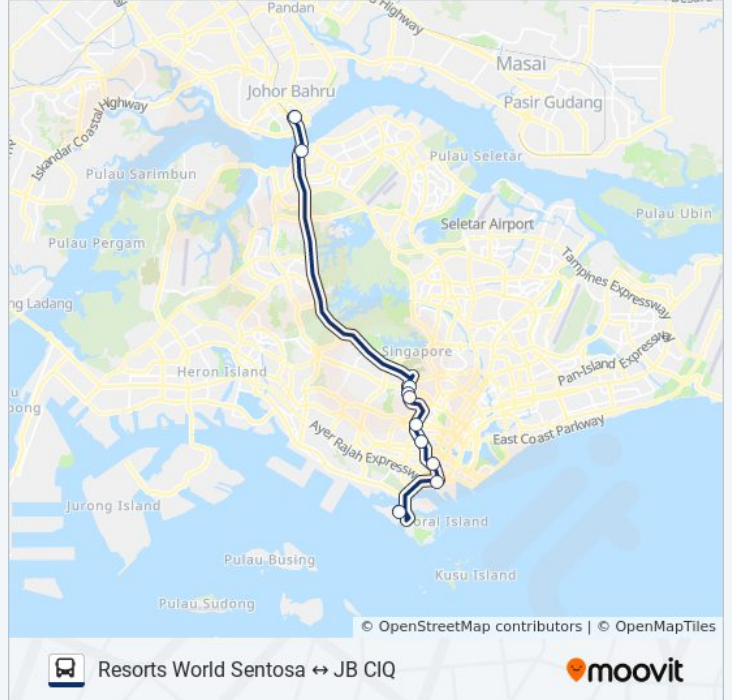

Resorts World Sentosa ↔ JB CIQ

Get The App

The TS8 bus line (Resorts World Sentosa ↔ JB CIQ) has 2 routes. For regular weekdays, their operation hours are:
(1) Johor Bahru Ciq: 8:00 AM - 11:00 PM (2) Resort World Sentosa: 5:30 AM - 9:00 PM
Use the Moovit App to find the closest TS8 bus station near you and find out when is the next TS8 bus arriving.

TS8 bus Info

Direction: Johor Bahru Ciq

Stops: 9

Trip Duration: 100 min

Line Summary:

Direction: Resort World Sentosa

10 stops

[VIEW LINE SCHEDULE](#)

TS8 bus Time Schedule

Resort World Sentosa Route Timetable:

Sunday	5:30 AM - 9:00 PM
Monday	5:30 AM - 9:00 PM
Tuesday	5:30 AM - 9:00 PM
Wednesday	5:30 AM - 9:00 PM
Thursday	5:30 AM - 9:00 PM
Friday	5:30 AM - 9:00 PM
Saturday	5:30 AM - 9:00 PM

TS8 bus Info

Direction: Resort World Sentosa

Stops: 10

Trip Duration: 90 min

Line Summary:

TS8 bus time schedules and route maps are available in an offline PDF at moovitapp.com. Use the [Moovit App](#) to see live bus times, train schedule or subway schedule, and step-by-step directions for all public transit in Singapore.