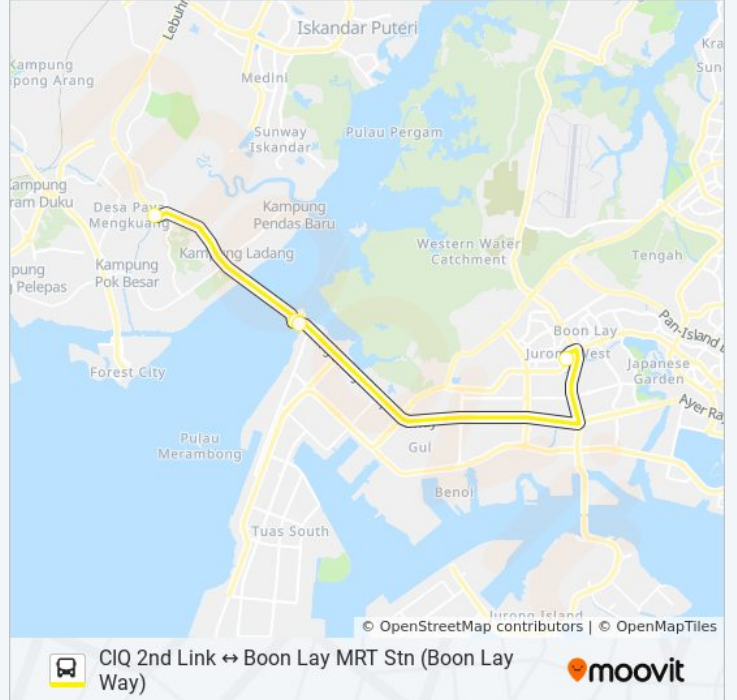

CW6 bus time schedules and route maps are available in an offline PDF at moovitapp.com. Use the [Moovit App](#) to see live bus times, train schedule or subway schedule, and step-by-step directions for all public transit in Singapore.

[About Moovit](#) • [MaaS Solutions](#) • [Supported Countries](#) • [Mooviter Community](#)

© 2024 Moovit - All Rights Reserved

Check Live Arrival Times