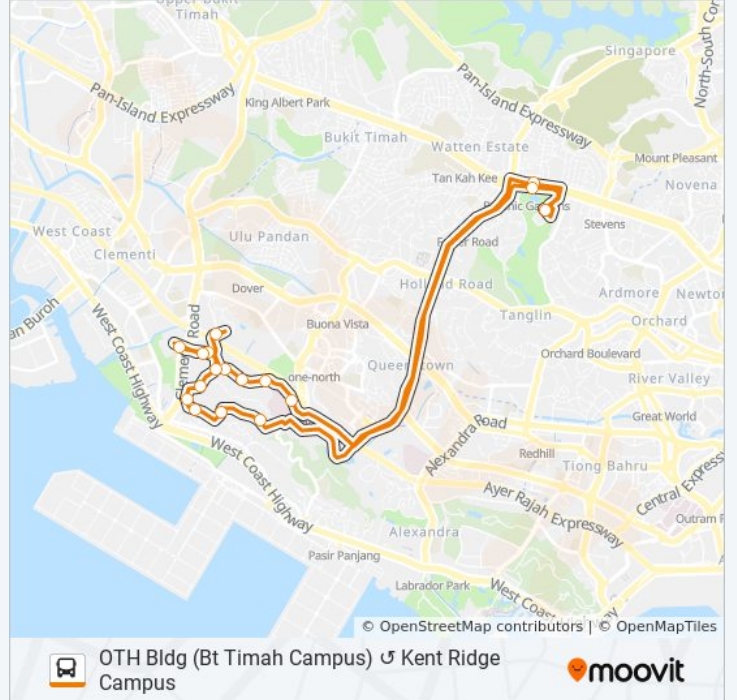

The BTC bus line OTH Bldg (Bt Timah Campus) Kent Ridge Campus has one route. For regular weekdays, their operation hours are:

(1) Oth Bldg (Btc): 8:30 AM - 12:30 PM

Use the Moovit App to find the closest BTC bus station near you and find out when is the next BTC bus arriving.

Direction: Oth Bldg (Btc)

18 stops

[VIEW LINE SCHEDULE](#)

- Oei Tiong Ham Bldg (Bt Timah Campus)
- Botanic Gardens MRT (Pick-Up And Drop Off)
- Lower Kent Ridge Rd - Kent Ridge Stn Exit A/Nuh (18331)
- Lower Kent Ridge Rd - Lim Seng Tjoe Bldg (Lt 27) (18301)
- Lower Kent Ridge Rd - Blk S12 (18311)
- Lower Kent Ridge Rd - Opp University Health Ctr (18321)
- University Town
- Kent Ridge Cres - Nus Raffles Hall (16169)
- Kent Vale
- Kent Ridge Cres - Nus Museums (16161)
- Kent Ridge Cres - Yusof Ishak Hse (16171)
- Kent Ridge Cres - Ctrl Lib (16181)
- Lt13
- As 5
- Biz 2
- Prince George's Park Terminal
- Dunearn Rd - Opp Botanic Gdns Stn (41029)
- Oei Tiong Ham Bldg (Bt Timah Campus)

BTC bus Time Schedule

Oth Bldg (Btc) Route Timetable:

Sunday	Not Operational
Monday	Not Operational
Tuesday	Not Operational
Wednesday	Not Operational
Thursday	Not Operational
Friday	Not Operational
Saturday	8:30 AM - 12:30 PM

BTC bus Info

Direction: Oth Bldg (Btc)

Stops: 18

Trip Duration: 36 min

Line Summary:

BTC bus time schedules and route maps are available in an offline PDF at moovitapp.com. Use the [Moovit App](#) to see live bus times, train schedule or subway schedule, and step-by-step directions for all public transit in Singapore.