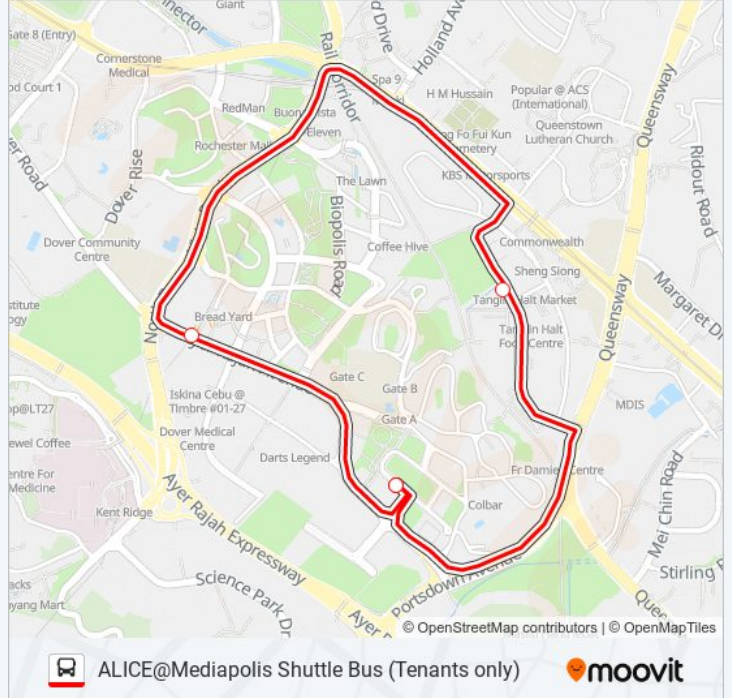

**ALICE@MEDIAPOLIS SHUTTLE bus Info****Direction:** Alice@Mediapolis**Stops:** 3**Trip Duration:** 10 min**Line Summary:**

**Direction: Buona Vista MRT**

3 stops

[VIEW LINE SCHEDULE](#)

Alice@Mediapolis

Ayer Rajah Ave - Opp One-North Stn (18059)

**ALICE@MEDIAPOLIS SHUTTLE bus Info**

**Direction:** [Mon] Holland Dr Food Ctr

**Stops:** 4

**Trip Duration:** 14 min

**Line Summary:**

**Direction: [Thur] Tanglin Halt**

4 stops

[VIEW LINE SCHEDULE](#)

Alice@Mediapolis

C'Vealth Dr - Blk 72 (11451)

Ayer Rajah Ave - One-North Stn (18051)

Alice@Mediapolis

**ALICE@MEDIAPOLIS SHUTTLE bus Time Schedule**

[Thur] Tanglin Halt Route Timetable:

Sunday	Not Operational
Monday	Not Operational
Tuesday	Not Operational
Wednesday	Not Operational
Thursday	11:30 - 14:00
Friday	Not Operational
Saturday	Not Operational

**ALICE@MEDIAPOLIS SHUTTLE bus Info**

**Direction:** [Thur] Tanglin Halt

**Stops:** 4

**Trip Duration:** 14 min

**Line Summary:**

**Direction: [Tue] Ghim Moh Food Ctr**

4 stops

[VIEW LINE SCHEDULE](#)