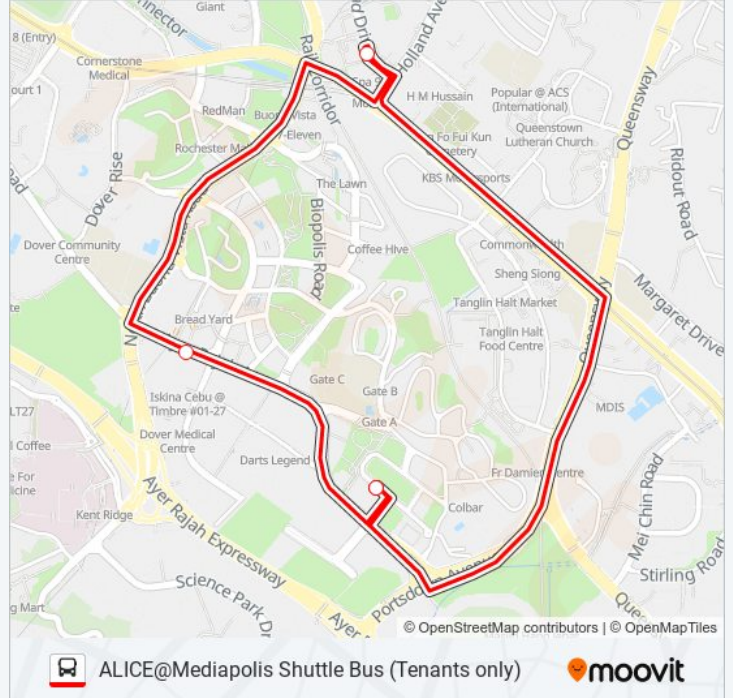

**ALICE@MEDIAPOLIS SHUTTLE bus Info****Direction:** Alice@Mediapolis**Stops:** 3**Trip Duration:** 10 min**Line Summary:**

**Direction: Buona Vista MRT**

3 stops

[VIEW LINE SCHEDULE](#)

Alice@Mediapolis

Ayer Rajah Ave - Opp One-North Stn (18059)

**ALICE@MEDIAPOLIS SHUTTLE bus Info**

**Direction:** Buona Vista MRT

**Stops:** 3

**Trip Duration:** 10 min

**Line Summary:**

**Direction: [Mon] Holland Dr Food Ctr**

4 stops

[VIEW LINE SCHEDULE](#)

Alice@Mediapolis

Ayer Rajah Ave - Opp One-North Stn (18059)

Holland Dr Market & Food Ctr

Alice@Mediapolis

**ALICE@MEDIAPOLIS SHUTTLE bus Time Schedule**

[Mon] Holland Dr Food Ctr Route Timetable:

Sunday	Not Operational
Monday	11:30 - 14:00
Tuesday	Not Operational
Wednesday	Not Operational
Thursday	Not Operational
Friday	Not Operational
Saturday	Not Operational

**ALICE@MEDIAPOLIS SHUTTLE bus Info**

**Direction:** [Mon] Holland Dr Food Ctr

**Stops:** 4

**Trip Duration:** 14 min

**Line Summary:**

**Direction: [Thur] Tanglin Halt**

4 stops

[VIEW LINE SCHEDULE](#)