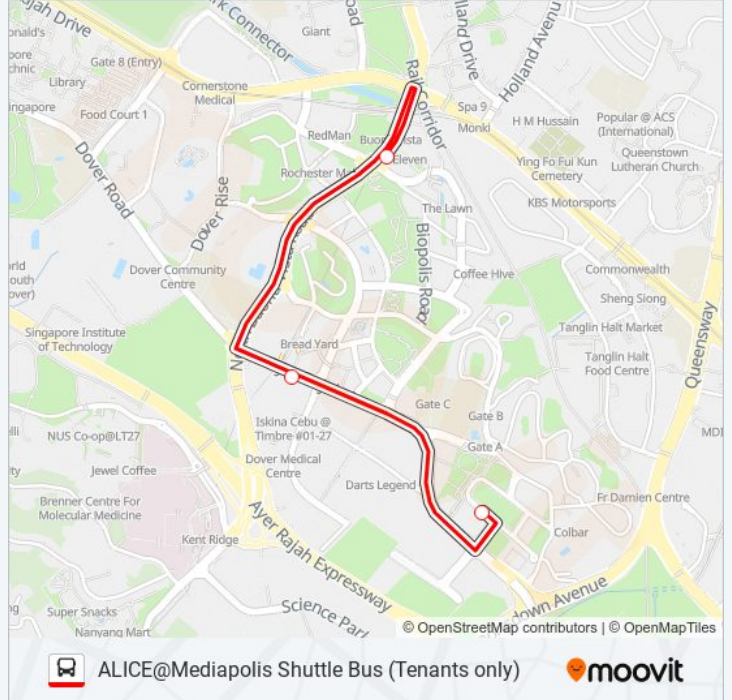

Use the Moovit App to find the closest ALICE@MEDIAPOLIS SHUTTLE bus station near you and find out when is the next ALICE@MEDIAPOLIS SHUTTLE bus arriving.

**Direction: Alice@Mediapolis**

3 stops

[VIEW LINE SCHEDULE](#)

**ALICE@MEDIAPOLIS SHUTTLE bus Info****Direction:** Alice@Mediapolis**Stops:** 3**Trip Duration:** 10 min**Line Summary:**

**Direction: Buona Vista MRT**

3 stops

[VIEW LINE SCHEDULE](#)

Alice@Mediapolis

Ayer Rajah Ave - Opp One-North Stn (18059)

Opp Buona Vista Stn (Drop-Off)

**ALICE@MEDIAPOLIS SHUTTLE bus Time Schedule**

Buona Vista MRT Route Timetable:

Sunday	Not Operational
Monday	17:30 - 20:25
Tuesday	17:30 - 20:25
Wednesday	17:30 - 20:25
Thursday	17:30 - 20:25
Friday	Not Operational
Saturday	12:00 - 14:00

**ALICE@MEDIAPOLIS SHUTTLE bus Info**

**Direction:** Buona Vista MRT

**Stops:** 3

**Trip Duration:** 10 min

**Line Summary:**

**Direction: [Mon] Holland Dr Food Ctr**

4 stops

[VIEW LINE SCHEDULE](#)