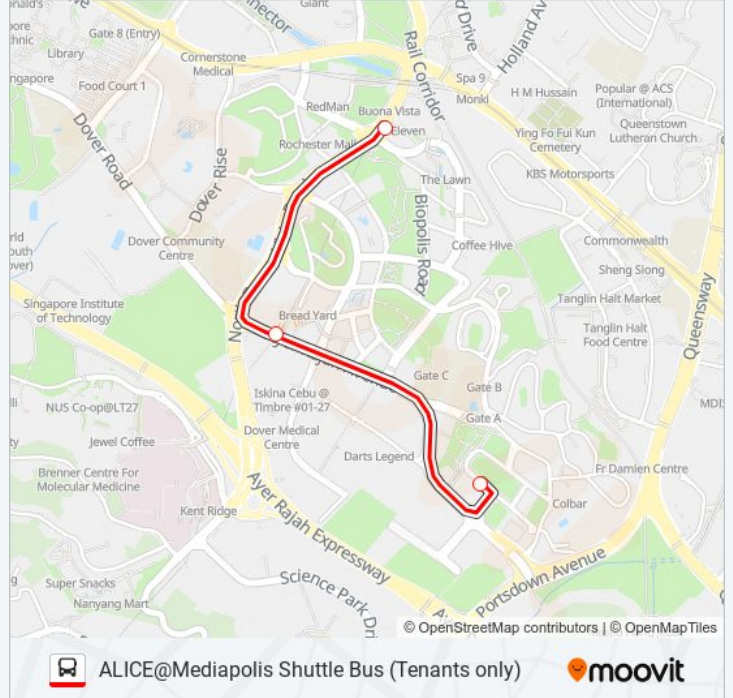

Use the Moovit App to find the closest ALICE@MEDIAPOLIS SHUTTLE bus station near you and find out when is the next ALICE@MEDIAPOLIS SHUTTLE bus arriving.

**Direction: Alice@Mediapolis**

3 stops

[VIEW LINE SCHEDULE](#)

Opp Buona Vista Stn (Drop-Off)

Ayer Rajah Ave - One-North Stn (18051)

Alice@Mediapolis

**ALICE@MEDIAPOLIS SHUTTLE bus Time Schedule**

Alice@Mediapolis Route Timetable:

Sunday	Not Operational
Monday	07:30 - 09:30
Tuesday	07:30 - 09:30
Wednesday	07:30 - 09:30
Thursday	07:30 - 09:30
Friday	Not Operational
Saturday	07:30 - 09:30

**ALICE@MEDIAPOLIS SHUTTLE bus Info****Direction:** Alice@Mediapolis**Stops:** 3**Trip Duration:** 10 min**Line Summary:**

**Direction: Buona Vista MRT**

3 stops

[VIEW LINE SCHEDULE](#)

Alice@Mediapolis

Ayer Rajah Ave - Opp One-North Stn (18059)

**ALICE@MEDIAPOLIS SHUTTLE bus Info**

**Direction:** Buona Vista MRT

**Stops:** 3

**Trip Duration:** 10 min

**Line Summary:**

**Direction: [Mon] Holland Dr Food Ctr**

4 stops

[VIEW LINE SCHEDULE](#)