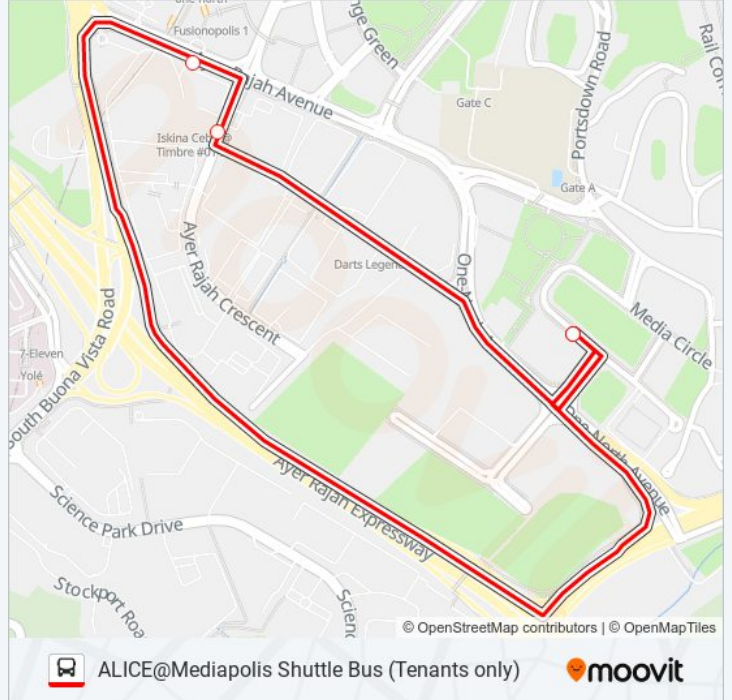

ALICE@MEDIAPOLIS SHUTTLE bus time schedules and route maps are available in an offline PDF at moovitapp.com. Use the [Moovit App](#) to see live bus times, train schedule or subway schedule, and step-by-step directions for all public transit in Singapore.

[About Moovit](#) • [MaaS Solutions](#) • [Supported Countries](#) • [Mooviter Community](#)

© 2024 Moovit - All Rights Reserved

Check Live Arrival Times