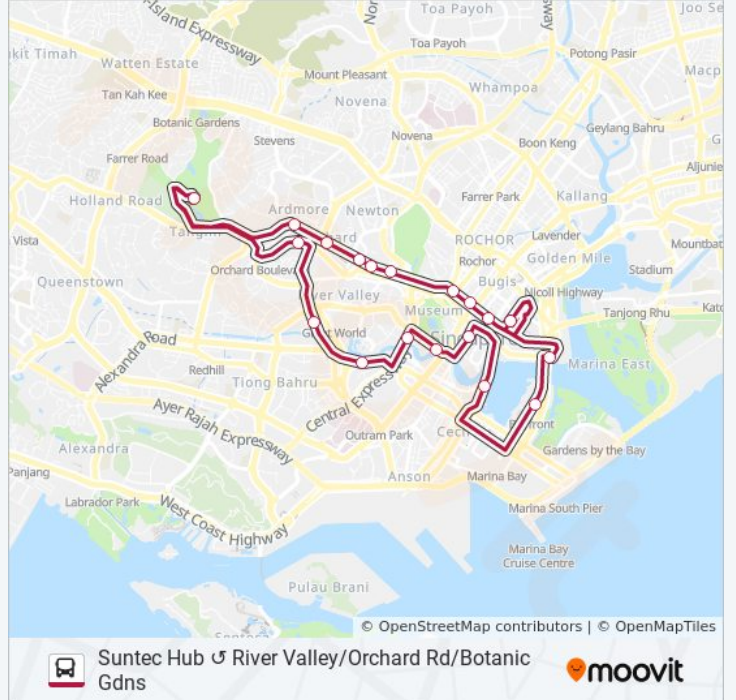

20 stops

[VIEW LINE SCHEDULE](#)

Suntec Hub

Raffles Ave - Aft S'Pore Flyer (02101)

Bayfront Ave - Bayfront Stn Exit B/Mbs (03509)

Fullerton Rd - Fullerton Sq (03011)

Nth Bridge Rd - Aft City Hall Stn Exit B (04168)

Orchard Rd - Delfi Orchard (09169)

Orchard Rd - Orchard Stn/Tang Plaza (09047)

Orchard Rd - Bef Cairnhill Rd (09037)

Orchard Rd - Opp Somerset Stn (09038)

Orchard Rd - Orchard Plaza (08137)

Bras Basah Rd - Bencoolen Stn Exit B (08069)

Bras Basah Rd - Aft Bras Basah Stn Exit A (04179)

Bras Basah Rd - Raffles Hotel (02049)

BIG BUS TOURS YELLOW LINE bus Time Schedule

Suntec Hub Route Timetable:

Sunday	9:30 AM - 5:20 PM
Monday	9:30 AM - 5:20 PM
Tuesday	9:30 AM - 5:20 PM
Wednesday	9:30 AM - 5:20 PM
Thursday	9:30 AM - 5:20 PM
Friday	9:30 AM - 5:20 PM
Saturday	9:30 AM - 5:20 PM

BIG BUS TOURS YELLOW LINE bus Info

Direction: Suntec Hub

Stops: 20

Trip Duration: 47 min

Line Summary:

BIG BUS TOURS YELLOW LINE bus time schedules and route maps are available in an offline PDF at moovitapp.com. Use the [Moovit App](#) to see live bus times, train schedule or subway schedule, and step-by-step directions for all public transit in Singapore.