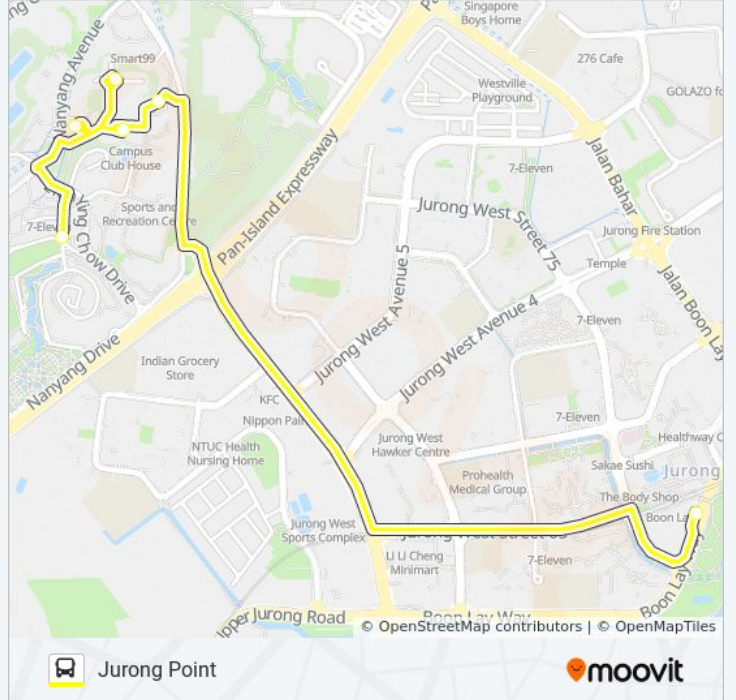

**FH-JP WEEKEND SHUTTLE**

Jurong Point

[Get The App](#)

The FH-JP WEEKEND SHUTTLE bus line Jurong Point has one route. For regular weekdays, their operation hours are: (1) Jurong Point: 10:00 AM - 6:00 PM  
Use the Moovit App to find the closest FH-JP WEEKEND SHUTTLE bus station near you and find out when is the next FH-JP WEEKEND SHUTTLE bus arriving.

**Direction: Jurong Point**

6 stops

[VIEW LINE SCHEDULE](#)

Nanyang Terrace Sheltered Walkway  
Nanyang Heights Roundabout Pavilion  
45/47 Nanyang View  
Nanyang Exec Ctr Campus Clubhouse  
Blk 96  
Taxi Stand J13 - Boon Lay MRT Strn

**FH-JP WEEKEND SHUTTLE bus Info****Direction:** Jurong Point**Stops:** 6**Trip Duration:** 20 min**Line Summary:**

FH-JP WEEKEND SHUTTLE bus time schedules and route maps are available in an offline PDF at [moovitapp.com](https://moovitapp.com). Use the [Moovit App](#) to see live bus times, train schedule or subway schedule, and step-by-step directions for all public transit in Singapore.

## Check Live Arrival Times