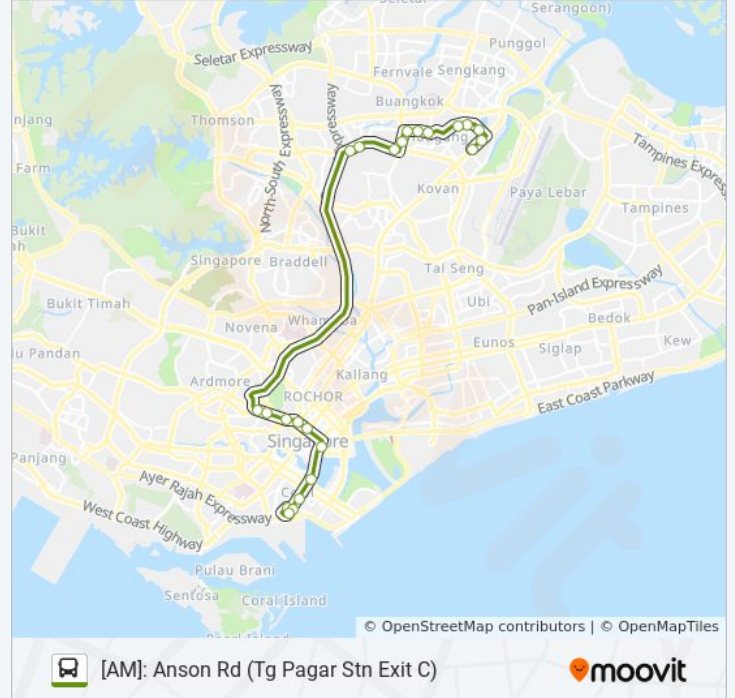

574

[AM]: Anson Rd (Tg Pagar Stn Exit C)

Get The App

The 574 bus line [AM]: Anson Rd (Tg Pagar Stn Exit C) has one route. For regular weekdays, their operation hours are: (1) Anson Rd (Tg Pagar Stn Exit C): 7:30 AM - 8:30 AM

Use the Moovit App to find the closest 574 bus station near you and find out when is the next 574 bus arriving.

**Direction: Anson Rd (Tg Pagar Stn Exit C)**

23 stops

[VIEW LINE SCHEDULE](#)

- Upp S'Goon Rd - the Midtown (64041)
- Upp S'Goon Rd - Blk 465a (64051)
- Hougang Ave 8 - Opp Punggol Pk (64071)
- Hougang Ave 8 - Blk 434 (64039)
- Hougang Ave 8 - Blk 532 (64369)
- Hougang Ave 9 - Blk 665 (64479)
- Hougang Ave 9 - Blk 946a (64489)
- Hougang Ave 9 - Regentville (64499)
- Yio Chu Kang Rd - Gracehaven S Army (64109)
- Ang Mo Kio Ave 3 - Blk 151 (66109)
- Ang Mo Kio Ave 3 - Opp Daikin S'Pore (66349)
- Ang Mo Kio Ave 3 - Opp Blk 5022 (54309)
- Orchard Rd - Opp Somerset Stn (09038)
- Orchard Rd - Orchard Plaza (08137)
- Orchard Rd - Aft Dhoby Ghaut Stn (08058)
- Bras Basah Rd - Bencoolen Stn Exit B (08069)
- Bras Basah Rd - Aft Bras Basah Stn Exit A (04179)
- Nicoll Highway - Opp War Memorial Pk (02119)
- Collyer Quay - Oue Bayfront (03019)
- Shenton Way - Uic Bldg (03129)
- Shenton Way - Opp Axa Twr (03217)

**574 bus Info**

**Direction:** Anson Rd (Tg Pagar Stn Exit C)

**Stops:** 23

**Trip Duration:** 56 min

**Line Summary:**

Shenton Way - Opp Mas Bldg (03218)

Anson Rd - Tanjong Pagar Stn Exit C (03223)

574 bus time schedules and route maps are available in an offline PDF at [moovitapp.com](https://moovitapp.com). Use the [Moovit App](#) to see live bus times, train schedule or subway schedule, and step-by-step directions for all public transit in Singapore.