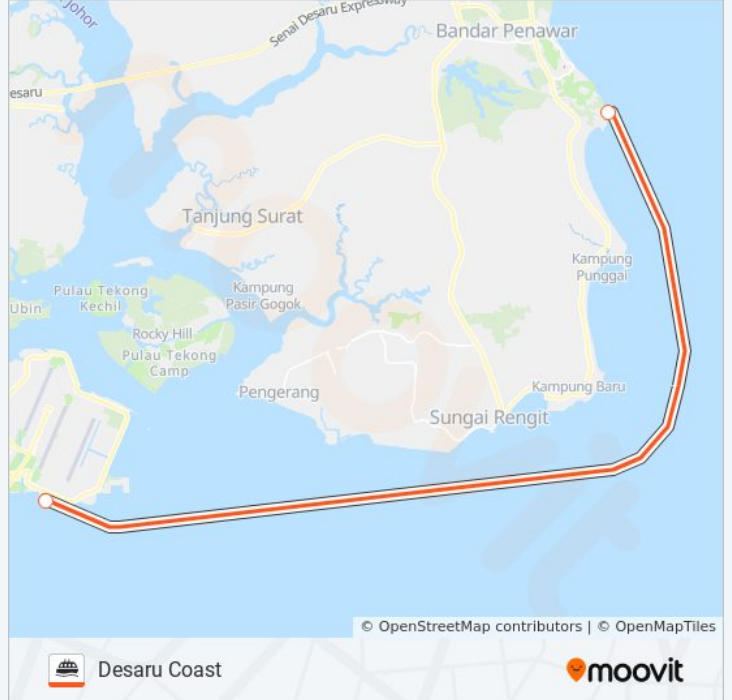

BF DESARU COAST

Desaru Coast

[Get The App](#)

The BF DESARU COAST ferry line (Desaru Coast) has 2 routes. For regular weekdays, their operation hours are: (1) Desaru Coast: 8:30 AM(2) Tanah Merah Ferry Ter: 5:30 PM

Use the Moovit App to find the closest BF DESARU COAST ferry station near you and find out when is the next BF DESARU COAST ferry arriving.

Direction: Desaru Coast

2 stops

[VIEW LINE SCHEDULE](#)

Tanah Merah Ferry Terminal

BF DESARU COAST ferry Info**Direction:** Desaru Coast**Stops:** 2**Trip Duration:** 56 min**Line Summary:**

Direction: Tanah Merah Ferry Ter

2 stops

[VIEW LINE SCHEDULE](#)

Desaru Coast Ferry Ter

Tanah Merah Ferry Terminal

BF DESARU COAST ferry Info

Direction: Tanah Merah Ferry Ter

Stops: 2

Trip Duration: 56 min

Line Summary:

BF DESARU COAST ferry time schedules and route maps are available in an offline PDF at moovitapp.com. Use the [Moovit App](#) to see live bus times, train schedule or subway schedule, and step-by-step directions for all public transit in Singapore.