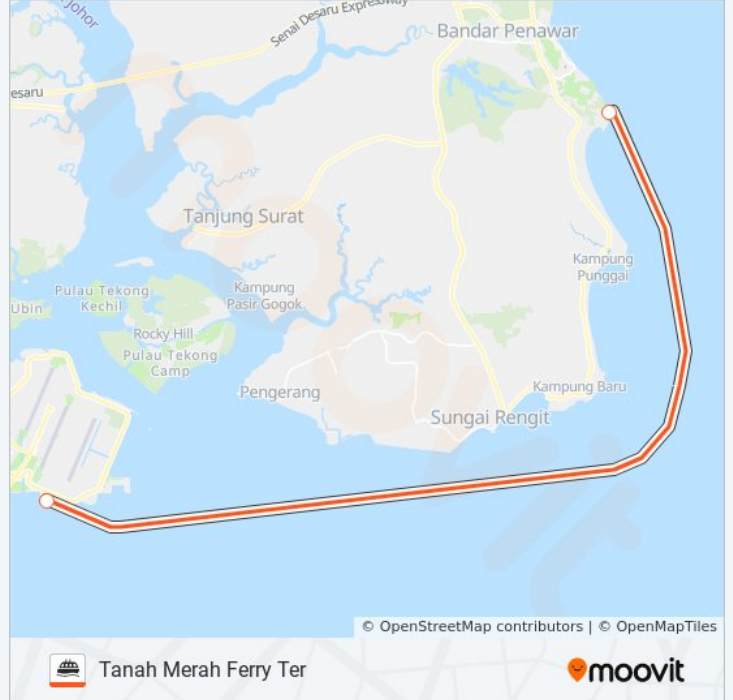

Use the Moovit App to find the closest BF DESARU COAST ferry station near you and find out when is the next BF DESARU COAST ferry arriving.

Direction: Desaru Coast

2 stops

[VIEW LINE SCHEDULE](#)

Tanah Merah Ferry Terminal

BF DESARU COAST ferry Info**Direction:** Desaru Coast**Stops:** 2**Trip Duration:** 56 min**Line Summary:**

Direction: Tanah Merah Ferry Ter

2 stops

[VIEW LINE SCHEDULE](#)

Desaru Coast Ferry Ter

Tanah Merah Ferry Terminal

BF DESARU COAST ferry Time Schedule

Tanah Merah Ferry Ter Route Timetable:

Sunday	5:30 PM
Monday	Not Operational
Tuesday	Not Operational
Wednesday	Not Operational
Thursday	5:30 PM
Friday	5:30 PM
Saturday	5:30 PM

BF DESARU COAST ferry Info

Direction: Tanah Merah Ferry Ter

Stops: 2

Trip Duration: 56 min

Line Summary:

BF DESARU COAST ferry time schedules and route maps are available in an offline PDF at moovitapp.com. Use the [Moovit App](#) to see live bus times, train schedule or subway schedule, and step-by-step directions for all public transit in Singapore.