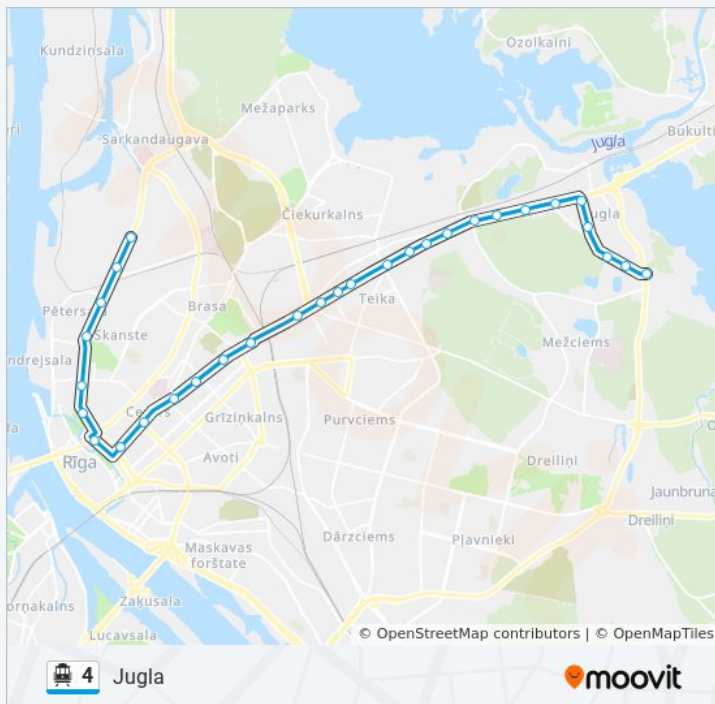

4 cable car Info

Direction: Jugla

Stops: 30

Trip Duration: 49 min

Line Summary:

Direction: Ziepniekkalns

40 stops

[VIEW LINE SCHEDULE](#)