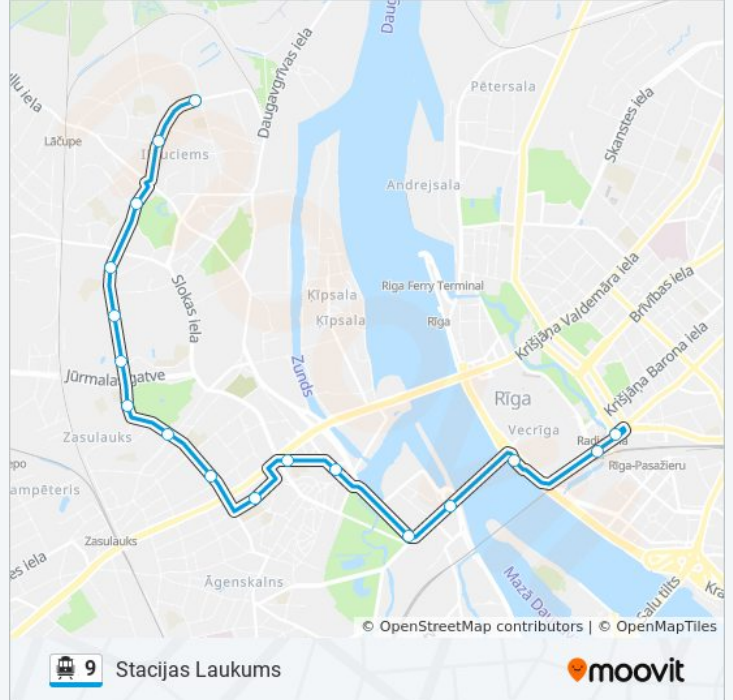

9 cable car Info

Direction: Ilūciems

Stops: 18

Trip Duration: 25 min

Line Summary:

Direction: Stacijas Laukums

5 stops

[VIEW LINE SCHEDULE](#)

9 cable car Info

Direction: Stacijas Laukums

Stops: 5

Trip Duration: 9 min

Line Summary:

Direction: Stacijas Laukums

17 stops

[VIEW LINE SCHEDULE](#)

9 cable car Time Schedule

Stacijas Laukums Route Timetable:

| | |
|-----------|--------------------|
| Sunday | 7:06 AM - 10:30 PM |
| Monday | 5:41 AM - 10:56 PM |
| Tuesday | 5:41 AM - 10:56 PM |
| Wednesday | 5:41 AM - 10:56 PM |
| Thursday | 5:41 AM - 10:56 PM |
| Friday | 5:41 AM - 10:56 PM |
| Saturday | 7:06 AM - 10:30 PM |

9 cable car Info

Direction: Stacijas Laukums

Stops: 17

Trip Duration: 26 min

Line Summary:

9 cable car time schedules and route maps are available in an offline PDF at moovitapp.com. Use the [Moovit App](#) to see live bus times, train schedule or subway schedule, and step-by-step directions for all public transit in Rīga.