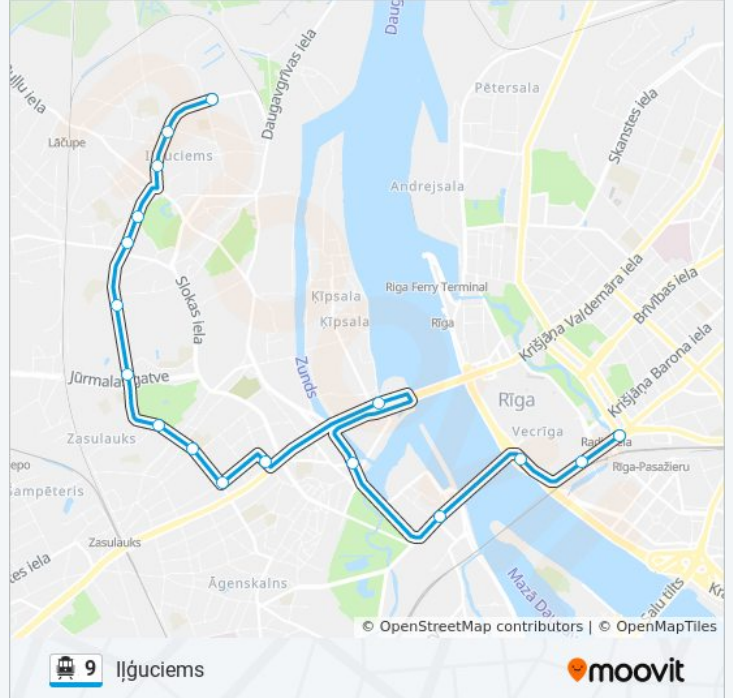

Cementa iela

Spilves iela

9 cable car Time Schedule

Ilūciems Route Timetable:

| | |
|-----------|--------------------|
| Sunday | 6:28 AM - 10:56 PM |
| Monday | 5:00 AM - 11:21 PM |
| Tuesday | 5:00 AM - 11:21 PM |
| Wednesday | 5:00 AM - 11:21 PM |
| Thursday | 5:00 AM - 11:21 PM |
| Friday | 5:00 AM - 11:21 PM |
| Saturday | 6:28 AM - 10:56 PM |

9 cable car Info

Direction: Ilūciems

Stops: 18

Trip Duration: 25 min

Line Summary:

Direction: Stacijas Laukums

5 stops

[VIEW LINE SCHEDULE](#)