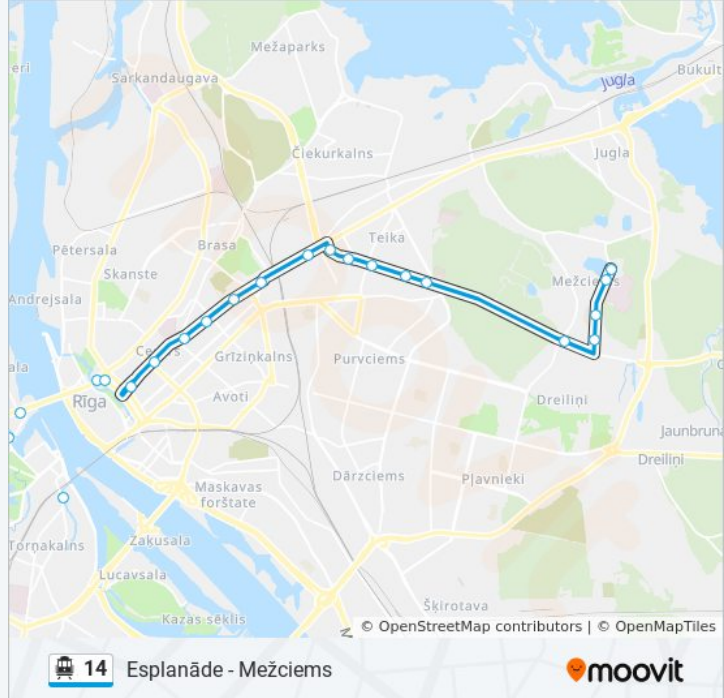

Hipokrāta iela

Mežciema Pamatskola

Slimnīca "Gaiļezers"

Mežciems

14 cable car time schedules and route maps are available in an offline PDF at moovitapp.com. Use the [Moovit App](#) to see live bus times, train schedule or subway schedule, and step-by-step directions for all public transit in Rīga.

[About Moovit](#) • [MaaS Solutions](#) • [Supported Countries](#) • [Mooviter Community](#)

© 2024 Moovit - All Rights Reserved

Check Live Arrival Times