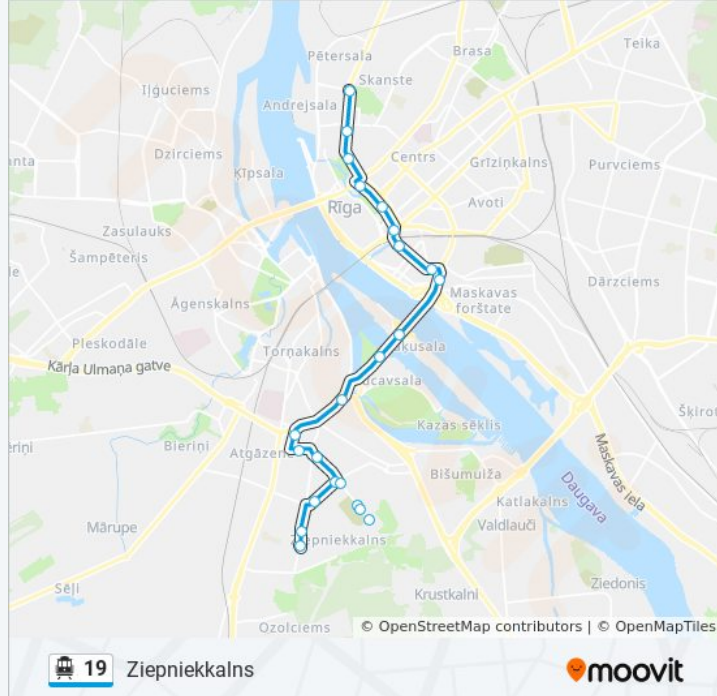

Direction: Ziepniekkalns

Stops: 23

Trip Duration: 33 min

Line Summary:

Staburaga iela

Graudu iela

Līvcieņa iela

Ēbelmuižas iela

Ziepniekkalns

19 cable car time schedules and route maps are available in an offline PDF at moovitapp.com. Use the [Moovit App](#) to see live bus times, train schedule or subway schedule, and step-by-step directions for all public transit in Rīga.