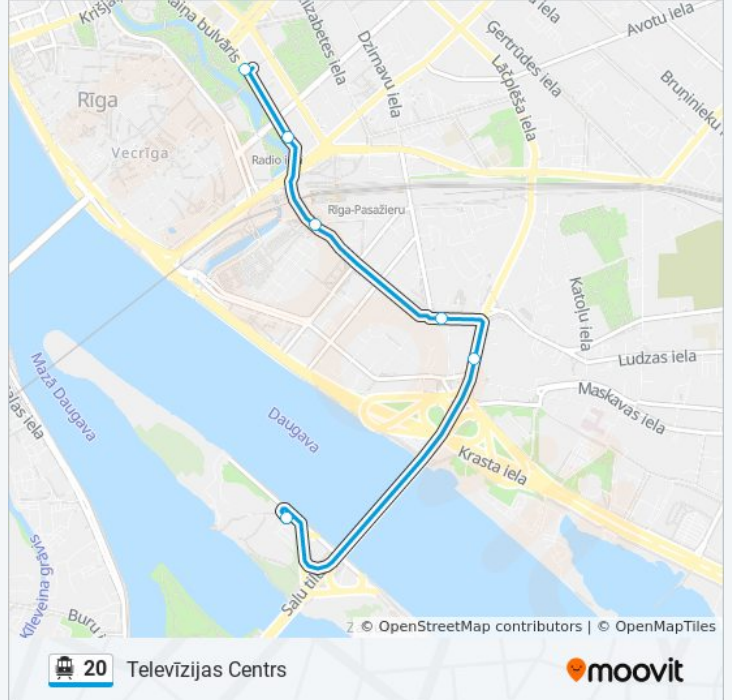

Use the Moovit App to find the closest 20 cable car station near you and find out when is the next 20 cable car arriving.

Direction: 1.Parks (Ganību Dambī)

13 stops

[VIEW LINE SCHEDULE](#)

Televīzijas Centrs

20 cable car Info

Direction: Latvijas Universitāte

Stops: 4

Trip Duration: 12 min

Line Summary:

Direction: Televīzijas Centrs

13 stops

[VIEW LINE SCHEDULE](#)

20 cable car Time Schedule

Televīzijas Centrs Route Timetable:

Sunday	3:29 PM - 10:37 PM
Monday	12:12 AM - 11:12 PM
Tuesday	7:18 AM - 11:12 PM
Wednesday	7:18 AM - 11:12 PM
Thursday	7:18 AM - 11:12 PM
Friday	7:18 AM - 11:12 PM
Saturday	3:29 PM - 11:12 PM

20 cable car Info

Direction: Televīzijas Centrs

Stops: 13

Trip Duration: 11 min

Line Summary:

20 cable car time schedules and route maps are available in an offline PDF at moovitapp.com. Use the [Moovit App](#) to see live bus times, train schedule or subway schedule, and step-by-step directions for all public transit in Rīga.