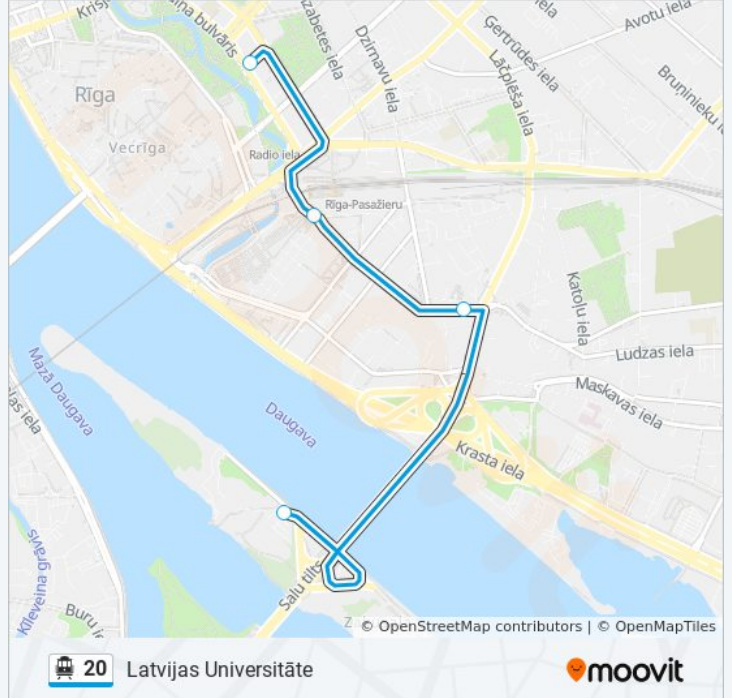

Use the Moovit App to find the closest 20 cable car station near you and find out when is the next 20 cable car arriving.

Direction: 1.Parks (Ganību Dambī)

13 stops

[VIEW LINE SCHEDULE](#)

Televīzijas Centrs

20 cable car Info

Direction: 1.Parks (Ganību Dambī)

Stops: 13

Trip Duration: 24 min

Line Summary:

Direction: Latvijas Universitāte

4 stops

[VIEW LINE SCHEDULE](#)

Televīzijas Centrs

Emīlijas Benjamiņas iela

Centrālā Stacija

Latvijas Universitāte

20 cable car Time Schedule

Latvijas Universitāte Route Timetable:

Sunday	4:05 PM - 10:25 PM
Monday	12:00 AM - 11:00 PM
Tuesday	7:50 AM - 11:00 PM
Wednesday	7:50 AM - 11:00 PM
Thursday	7:50 AM - 11:00 PM
Friday	7:50 AM - 11:00 PM
Saturday	4:05 PM - 11:00 PM

20 cable car Info

Direction: Latvijas Universitāte

Stops: 4

Trip Duration: 12 min

Line Summary:

Direction: Televīzijas Centrs

13 stops

[VIEW LINE SCHEDULE](#)