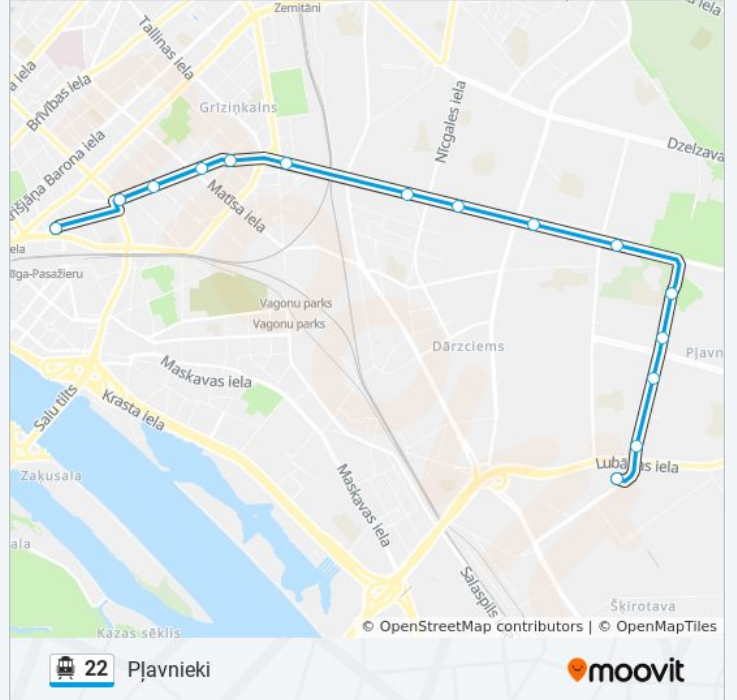

1. Trolejbusu Parks

Ganību Dambis

Direction: Centrālā Stacija

14 stops

[VIEW LINE SCHEDULE](#)

Ganību Dambis

Ozolaine/Jūras Medicīnas Centrs

Traumatoloģijas Un Ortopēdijas Slimnīca

22 cable car Info

Direction: Centrālā Stacija

Stops: 17

Trip Duration: 26 min

Line Summary:

Direction: Pļavnieki

15 stops

[VIEW LINE SCHEDULE](#)

22 cable car Time Schedule

Pļavnieki Route Timetable:

Sunday	6:05 AM - 10:46 PM
Monday	12:06 AM - 11:27 PM
Tuesday	5:06 AM - 11:27 PM
Wednesday	5:06 AM - 11:27 PM
Thursday	5:06 AM - 11:27 PM
Friday	5:06 AM - 11:27 PM
Saturday	6:05 AM - 11:25 PM

22 cable car Info

Direction: Pļavnieki

Stops: 15

Trip Duration: 23 min

Line Summary:

22 cable car time schedules and route maps are available in an offline PDF at moovitapp.com. Use the [Moovit App](#) to see live bus times, train schedule or subway schedule, and step-by-step directions for all public transit in Rīga.