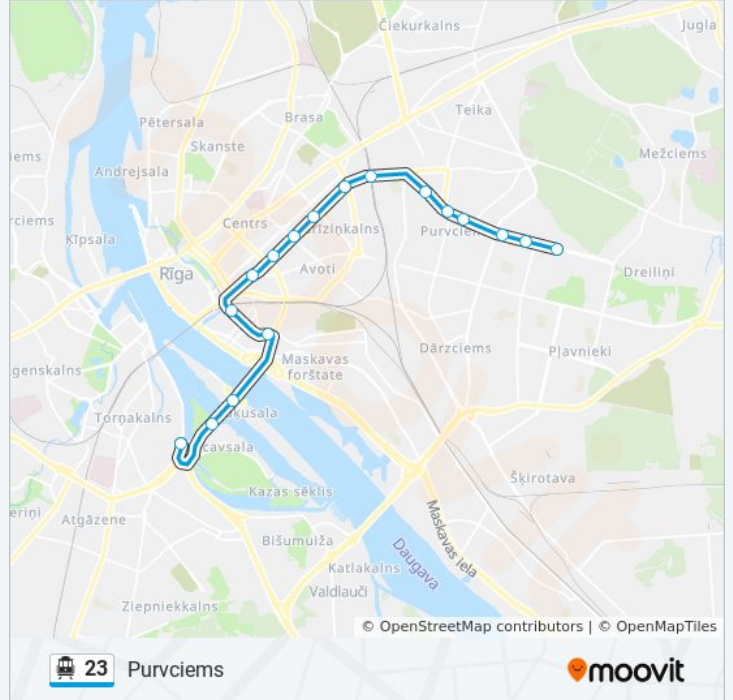

Centrālā Stacija

### 23 cable car Info

**Direction:** Centrālā Stacija

**Stops:** 14

**Trip Duration:** 25 min

**Line Summary:**

## 23 cable car Time Schedule

Purvciems Route Timetable:

Sunday	5:36 AM - 10:48 PM
Monday	12:15 AM - 11:28 PM
Tuesday	4:48 AM - 11:28 PM
Wednesday	4:48 AM - 11:28 PM
Thursday	4:48 AM - 11:28 PM
Friday	4:48 AM - 11:28 PM
Saturday	5:36 AM - 11:15 PM

## 23 cable car Info

**Direction:** Purvciems

**Stops:** 17

**Trip Duration:** 23 min

**Line Summary:**

23 cable car time schedules and route maps are available in an offline PDF at [moovitapp.com](https://moovitapp.com). Use the [Moovit App](#) to see live bus times, train schedule or subway schedule, and step-by-step directions for all public transit in Rīga.