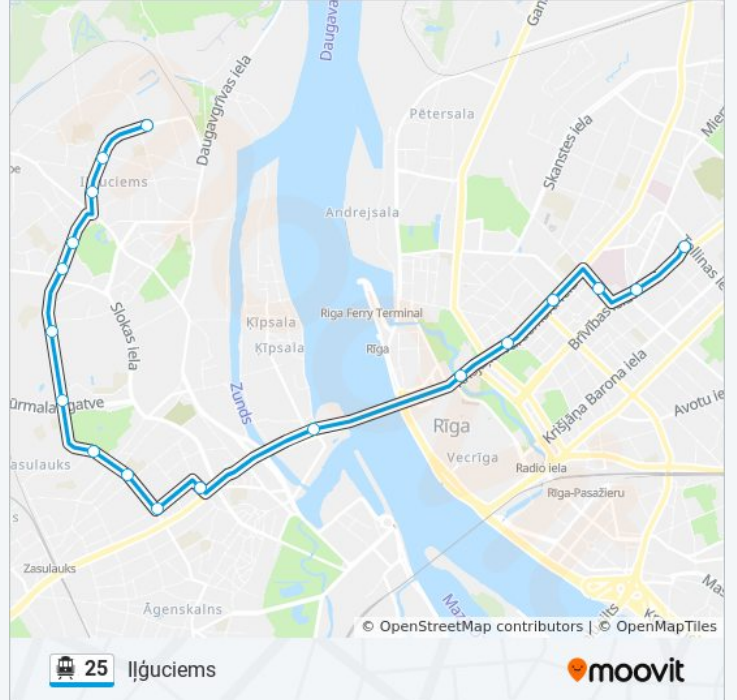

### 25 cable car Time Schedule

Iļģuciems Route Timetable:

Sunday	5:45 AM - 10:47 PM
Monday	12:08 AM - 11:29 PM
Tuesday	5:00 AM - 11:29 PM
Wednesday	5:00 AM - 11:29 PM
Thursday	5:00 AM - 11:29 PM
Friday	5:00 AM - 11:29 PM
Saturday	5:45 AM - 11:08 PM

### 25 cable car Info

**Direction:** Iļģuciems

**Stops:** 18

**Trip Duration:** 28 min

**Line Summary:**

25 cable car time schedules and route maps are available in an offline PDF at [moovitapp.com](https://moovitapp.com). Use the [Moovit App](#) to see live bus times, train schedule or subway schedule, and step-by-step directions for all public transit in Rīga.