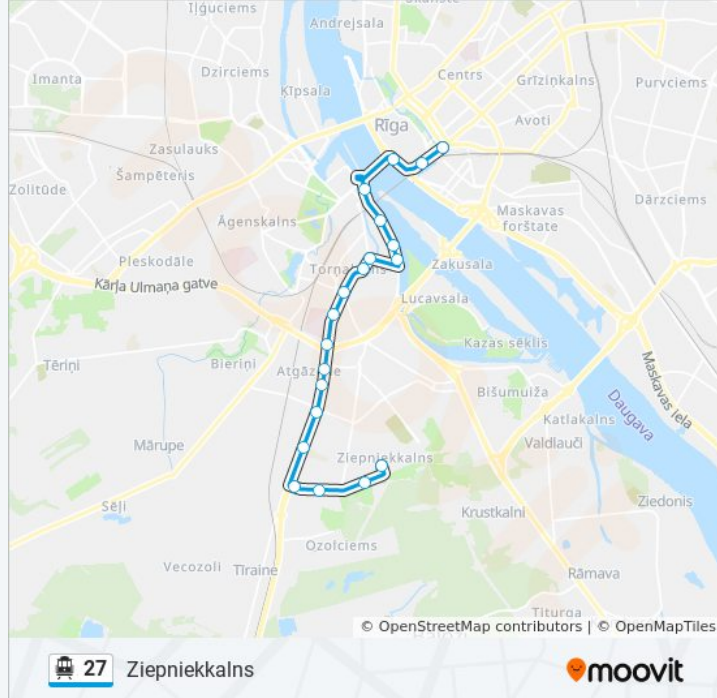

Ābolu iela

Mežkalna iela

Īslīces iela

27 cable car Time Schedule

Ziepniekkalns Route Timetable:

Sunday	5:53 AM - 10:36 PM
Monday	12:09 AM - 11:20 PM
Tuesday	5:17 AM - 11:20 PM
Wednesday	5:17 AM - 11:20 PM
Thursday	5:17 AM - 11:20 PM
Friday	5:17 AM - 11:20 PM
Saturday	5:53 AM - 11:09 PM

27 cable car Info

Direction: Ziepniekkalns

Stops: 20

Trip Duration: 33 min

Line Summary:

Ozolciema lēla

Ziepniekkalna D/P

27 cable car time schedules and route maps are available in an offline PDF at moovitapp.com. Use the [Moovit App](#) to see live bus times, train schedule or subway schedule, and step-by-step directions for all public transit in Rīga.