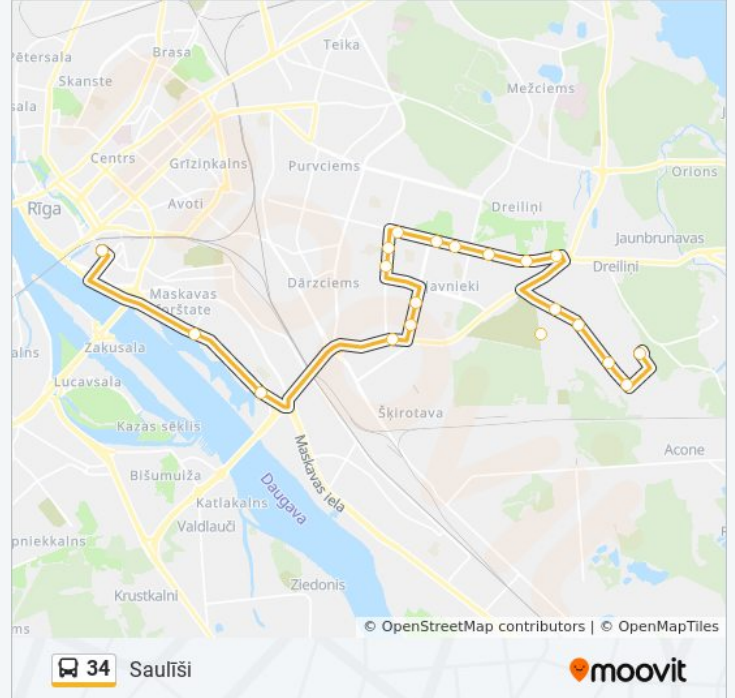

## 34 bus Info

**Direction:** Saulīši

**Stops:** 20

**Trip Duration:** 41 min

**Line Summary:**

Cidoniju Iela

Saulīši

34 bus time schedules and route maps are available in an offline PDF at [moovitapp.com](https://moovitapp.com). Use the [Moovit App](#) to see live bus times, train schedule or subway schedule, and step-by-step directions for all public transit in Rīga.