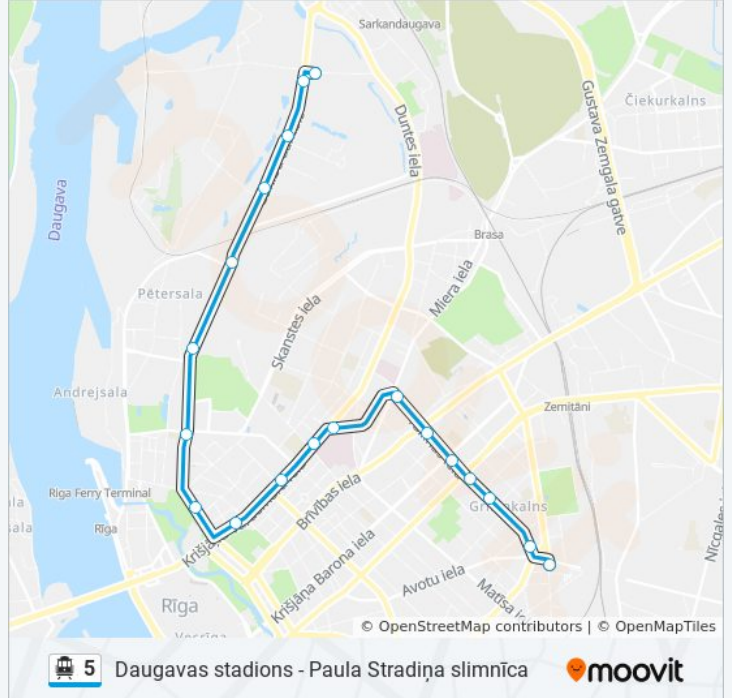

Use the Moovit App to find the closest 5 cable car station near you and find out when is the next 5 cable car arriving.

Direction: 1.Parks (Ganību Dambī)

19 stops

[VIEW LINE SCHEDULE](#)

Daugavas Stadions

E.Melngaiļa Iela

Elizabetes Iela

Medicīnas Muzejs

Dzirnavu Iela

Pētersalas Iela

Lugažu Iela

Rankas Iela

Rāmuļu Iela

5 cable car Info

Direction: 1.Parks (Ganību Dambī)

Stops: 19

Trip Duration: 27 min

Line Summary:

Direction: Daugavas Stadions

15 stops

[VIEW LINE SCHEDULE](#)

5 cable car Info

Direction: Daugavas Stadions

Stops: 15

Trip Duration: 20 min

Line Summary:

Direction: Daugavas Stadijoni

19 stops

[VIEW LINE SCHEDULE](#)