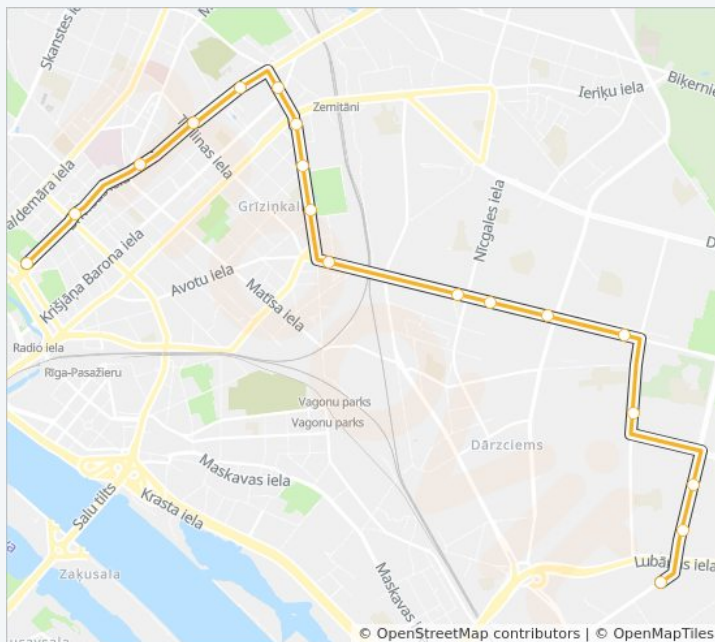

3 bus Info

Direction: Esplanāde

Stops: 18

Trip Duration: 30 min

Line Summary:

3 Esplanāde

moovit

Direction: Pļavnieki