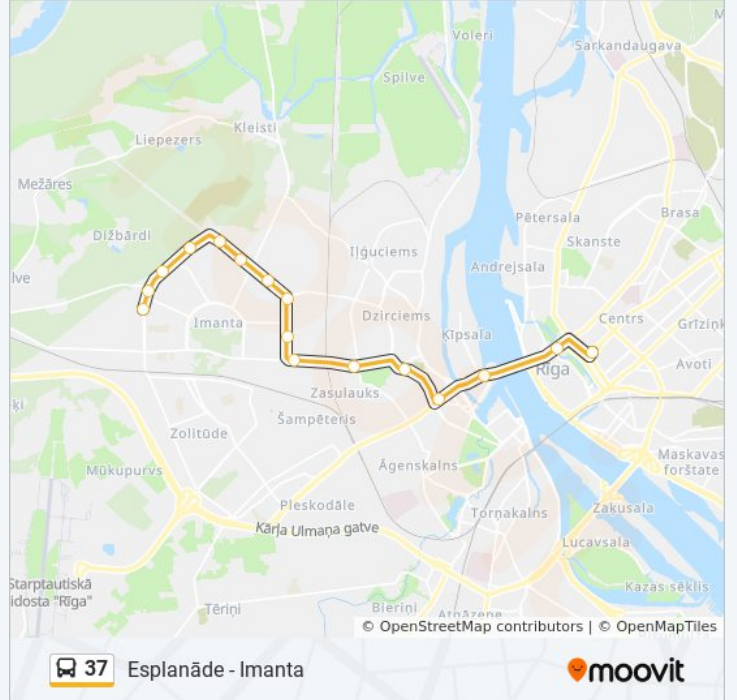

Esplanāde - Imanta

[Get The App](#)

The 37 bus line (Esplanāde - Imanta) has 2 routes. For regular weekdays, their operation hours are:

(1) Esplanāde: 5:45 AM - 10:18 PM (2) Imanta: 6:13 AM - 10:46 PM

Use the Moovit App to find the closest 37 bus station near you and find out when is the next 37 bus arriving.

Direction: Esplanāde

18 stops

[VIEW LINE SCHEDULE](#)

Imantas D/P
Pagrieziena Uz Babīti
Imanta 4
Dammes Iela
Rigondas Gatve
Kleistu Iela
Atc "Latina"
Sudrabkalniņš
Jūrmalas Gatve
Botāniskais Dārzs
Kuldīgas Iela
Melnas Iela
Kapseļu Iela
Valsts Arhīvs
Ķīpsala
Zigfrīda Annas Meierovica Bulvāris
Mākslas Muzejs
Esplanāde

37 bus Info

Direction: Esplanāde

Stops: 18

Trip Duration: 28 min

Line Summary:

Direction: Imanta

16 stops

[VIEW LINE SCHEDULE](#)

37 bus Info

Direction: Imanta

Stops: 16

Trip Duration: 24 min

Line Summary:

37 bus time schedules and route maps are available in an offline PDF at moovitapp.com. Use the [Moovit App](#) to see live bus times, train schedule or subway schedule, and step-by-step directions for all public transit in Rīga.