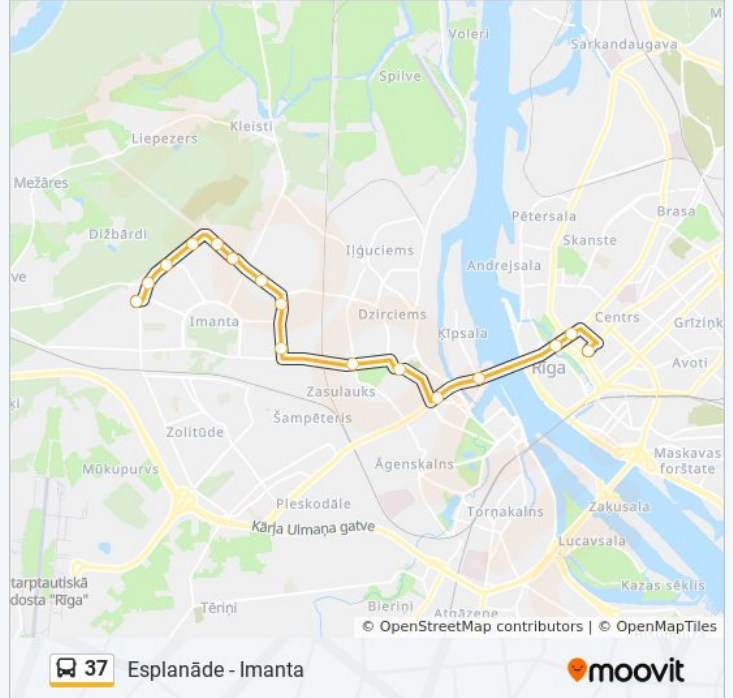

Esplanāde - Imanta

[Get The App](#)

The 37 bus line (Esplanāde - Imanta) has 2 routes. For regular weekdays, their operation hours are:

(1) Esplanāde: 5:45 AM - 10:18 PM (2) Imanta: 6:13 AM - 10:46 PM

Use the Moovit App to find the closest 37 bus station near you and find out when is the next 37 bus arriving.

Direction: Esplanāde

18 stops

[VIEW LINE SCHEDULE](#)

Imantas D/P
Pagrieziena Uz Babīti
Imanta 4
Dammes Iela
Rigondas Gatve
Kleistu Iela
Atc "Latina"
Sudrabkalniņš
Jūrmalas Gatve
Botāniskais Dārzs
Kuldīgas Iela
Melnas Iela
Kapseļu Iela
Valsts Arhīvs
Ķīpsala
Zigfrīda Annas Meierovica Bulvāris
Mākslas Muzejs
Esplanāde

37 bus Time Schedule

Esplanāde Route Timetable:

| | |
|-----------|--------------------|
| Sunday | 5:50 AM - 10:51 PM |
| Monday | 5:45 AM - 10:18 PM |
| Tuesday | 5:45 AM - 10:18 PM |
| Wednesday | 5:45 AM - 10:18 PM |
| Thursday | 5:45 AM - 10:18 PM |
| Friday | 5:45 AM - 10:18 PM |
| Saturday | 5:50 AM - 10:51 PM |

37 bus Info

Direction: Esplanāde

Stops: 18

Trip Duration: 28 min

Line Summary:

Direction: Imanta

16 stops

[VIEW LINE SCHEDULE](#)