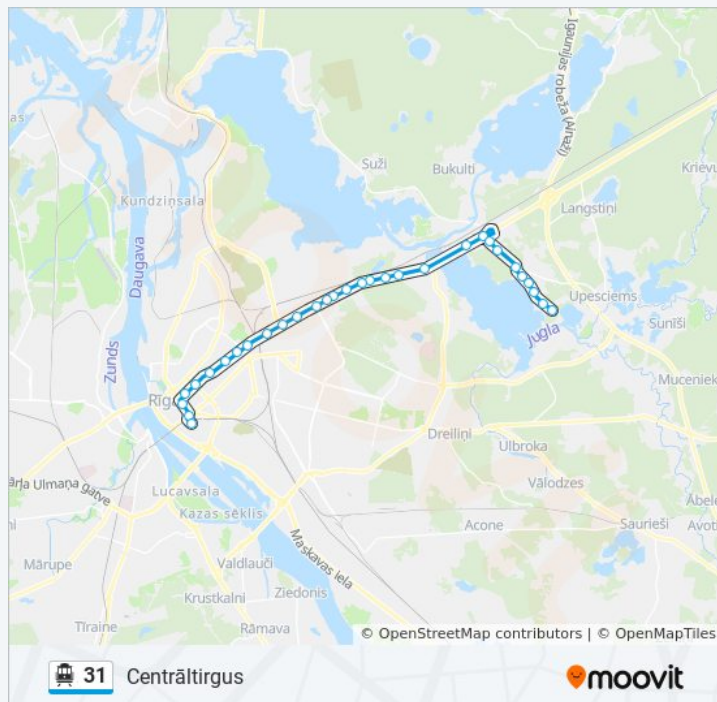

Cēsu Iela

Tallinas Iela

Matīsa Iela

Ģertrūdes Iela

Esplanāde

Inženieru Iela

Centrālā Stacija

Centrāltirgus

31 cable car Info

Direction: Centrāltirgus

Stops: 31

Trip Duration: 48 min

Line Summary:

31 cable car time schedules and route maps are available in an offline PDF at moovitapp.com. Use the [Moovit App](#) to see live bus times, train schedule or subway schedule, and step-by-step directions for all public transit in Rīga.