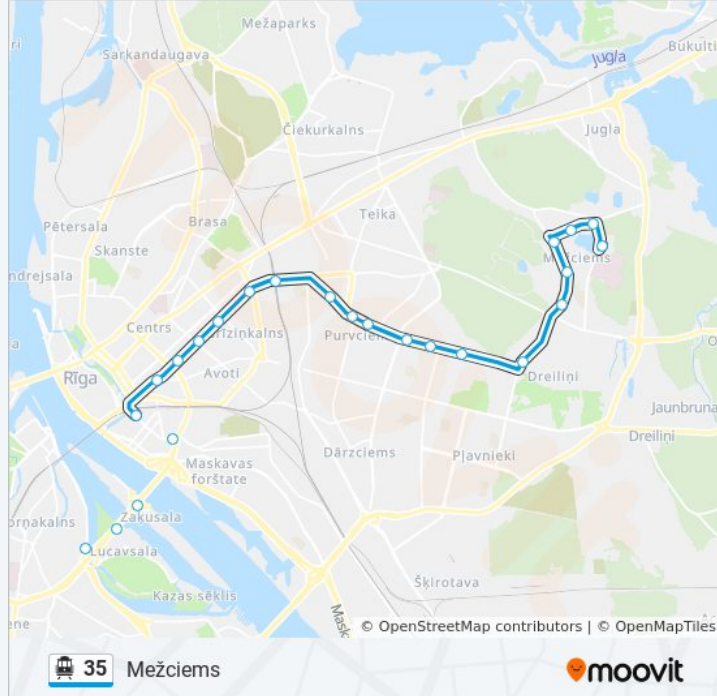

**35 cable car Info**

**Direction:** Mežciems

**Stops:** 24

**Trip Duration:** 35 min

**Line Summary:**

S.Eizenšteina iela

Sporta Bāze "Bīķernieki"

Motormuzejs

Līduma iela

Hipokrāta iela

Mežciems

35 cable car time schedules and route maps are available in an offline PDF at [moovitapp.com](https://moovitapp.com). Use the [Moovit App](#) to see live bus times, train schedule or subway schedule, and step-by-step directions for all public transit in Rīga.