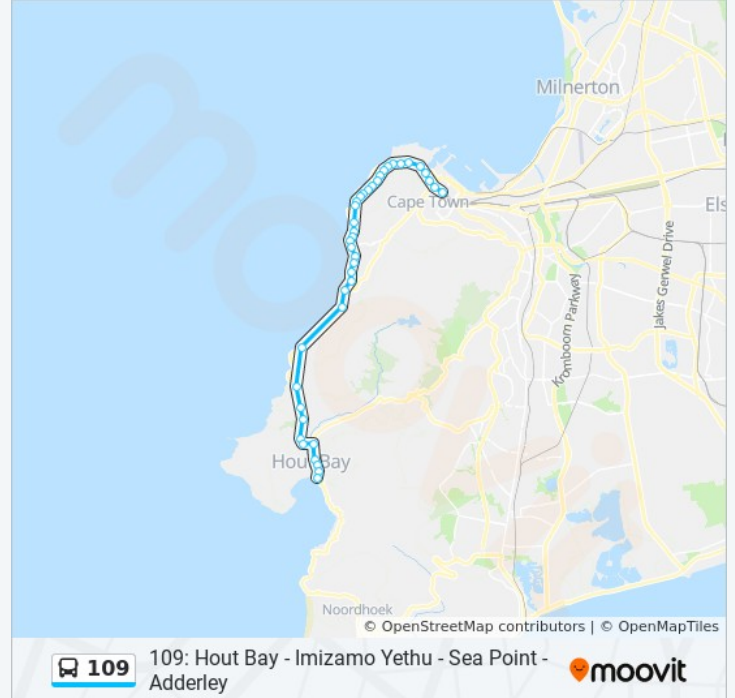

Camps Bay

Whale Rock

Barley Bay

Bakoven

Koe?L Bay

Oudekraal

Llandudno

Ruyterplaats

Mount Rhodes

Helgarda

Valley

Imizamo Yethu

Berg-En-Dal

Scott

Military

Hout Bay

109: Hout Bay - Imizamo Yethu - Sea Point - Adderley

Direction: Hout Bay→Adderley

40 stops

[VIEW LINE SCHEDULE](#)

Hout Bay

Military

Scott

Berg-En-Dal

Stops: 40

Trip Duration: 53 min

Line Summary:

Oudekraal

Koe?L Bay

Bakoven

Barley Bay

Whale Rock