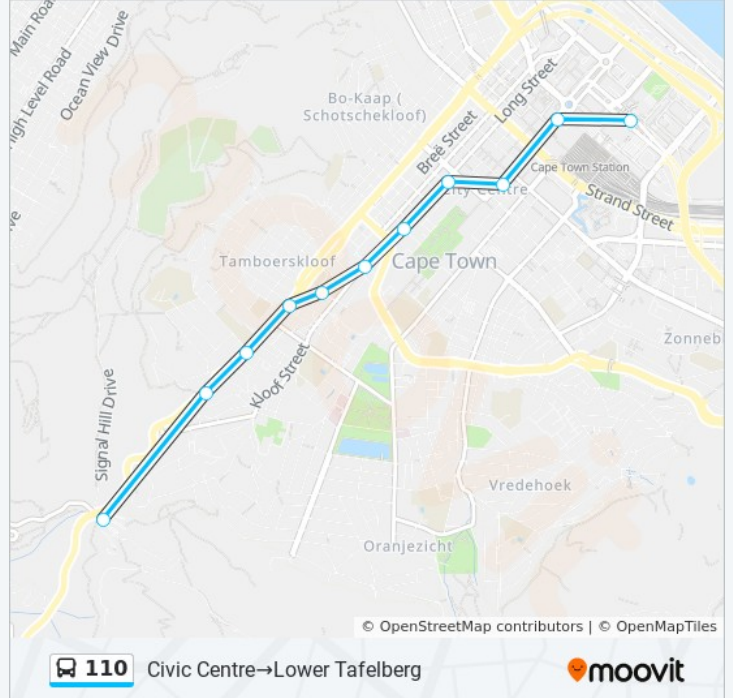

110

Civic Centre→Lower Tafelberg

View In Website Mode

The 110 bus line (Civic Centre→Lower Tafelberg) has 4 routes. For regular weekdays, their operation hours are:
(1) Civic Centre→Lower Tafelberg: 4:58 AM(2) Lower Tafelberg→Civic Centre: 4:50 PM(3) Lower Tafelberg→Upper Tafelberg: 5:30 AM - 4:30 PM(4) Upper Tafelberg→Lower Tafelberg: 5:37 AM - 4:45 PM

Stops: 11

Trip Duration: 20 min

Line Summary:

Direction: Lower Tafelberg→Upper Tafelberg

2 stops

[VIEW LINE SCHEDULE](#)

Lower Tafelberg

Upper Tafelberg

110 bus Time Schedule

Lower Tafelberg→Upper Tafelberg Route Timetable:

Sunday	5:30 AM - 4:30 PM
Monday	5:30 AM - 4:30 PM
Tuesday	5:30 AM - 4:30 PM
Wednesday	5:30 AM - 4:30 PM
Thursday	5:30 AM - 4:30 PM
Friday	5:30 AM - 4:30 PM
Saturday	5:30 AM - 4:30 PM

110 bus Info

Direction: Lower Tafelberg→Upper Tafelberg

Stops: 2

Trip Duration: 5 min

Line Summary:

Direction: Upper Tafelberg→Lower Tafelberg

2 stops

[VIEW LINE SCHEDULE](#)