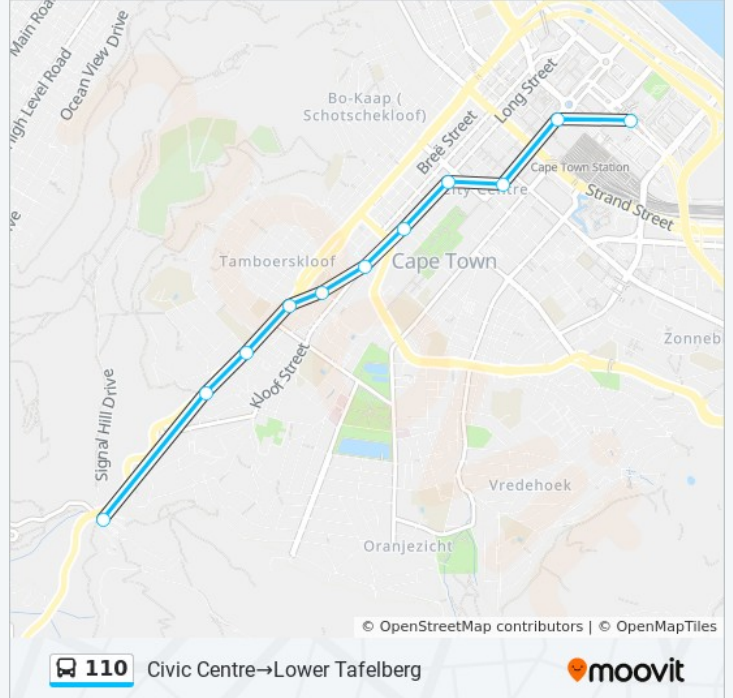

110

Civic Centre→Lower Tafelberg

View In Website Mode

The 110 bus line (Civic Centre→Lower Tafelberg) has 4 routes. For regular weekdays, their operation hours are:
(1) Civic Centre→Lower Tafelberg: 4:58 AM(2) Lower Tafelberg→Civic Centre: 4:50 PM(3) Lower Tafelberg→Upper Tafelberg: 5:30 AM - 4:30 PM(4) Upper Tafelberg→Lower Tafelberg: 5:37 AM - 4:45 PM

Stops: 11

Trip Duration: 32 min

Line Summary:

Direction: Lower Tafelberg → Civic Centre

11 stops

[VIEW LINE SCHEDULE](#)

- Lower Tafelberg
- Cotswold
- St Michael's
- Belle Ombre
- Ludwig's Garden
- Lower Kloof
- Upper Loop
- Leeuwen
- Groote Kerk
- Adderley
- Civic Centre

110 bus Time Schedule

Lower Tafelberg → Civic Centre Route Timetable:

Sunday	4:50 PM
Monday	4:50 PM
Tuesday	4:50 PM
Wednesday	4:50 PM
Thursday	4:50 PM
Friday	4:50 PM
Saturday	4:50 PM

110 bus Info

Direction: Lower Tafelberg → Civic Centre

Stops: 11

Trip Duration: 20 min

Line Summary:

Direction: Lower Tafelberg→Upper Tafelberg

2 stops

[VIEW LINE SCHEDULE](#)

Lower Tafelberg

Upper Tafelberg