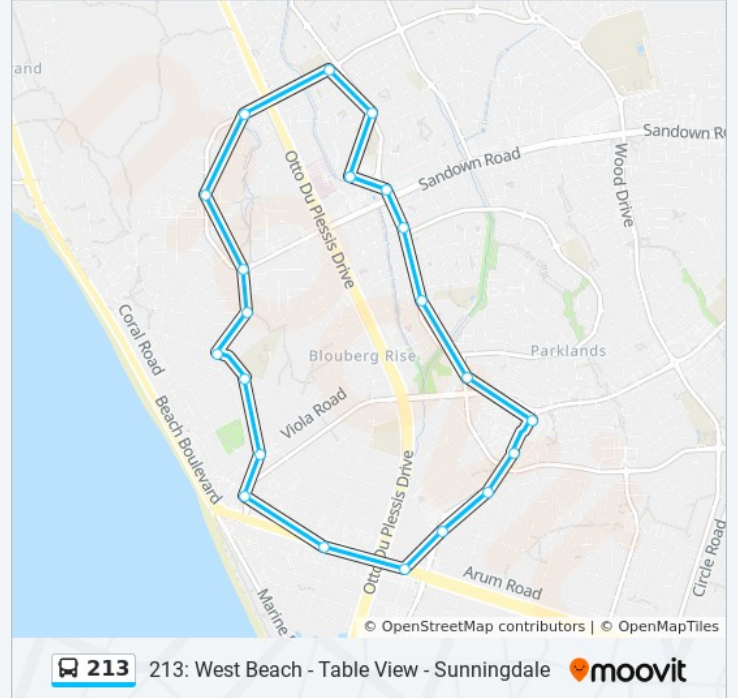

Valderrama

Nantucket

Waterville

Blaauwberg Hospital

213 bus time schedules and route maps are available in an offline PDF at moovitapp.com. Use the [Moovit App](#) to see live bus times, train schedule or subway schedule, and step-by-step directions for all public transit in Cape Town.

[About Moovit](#) • [MaaS Solutions](#) • [Supported Countries](#) • [Mooviter Community](#)

© 2023 Moovit - All Rights Reserved

Check Live Arrival Times