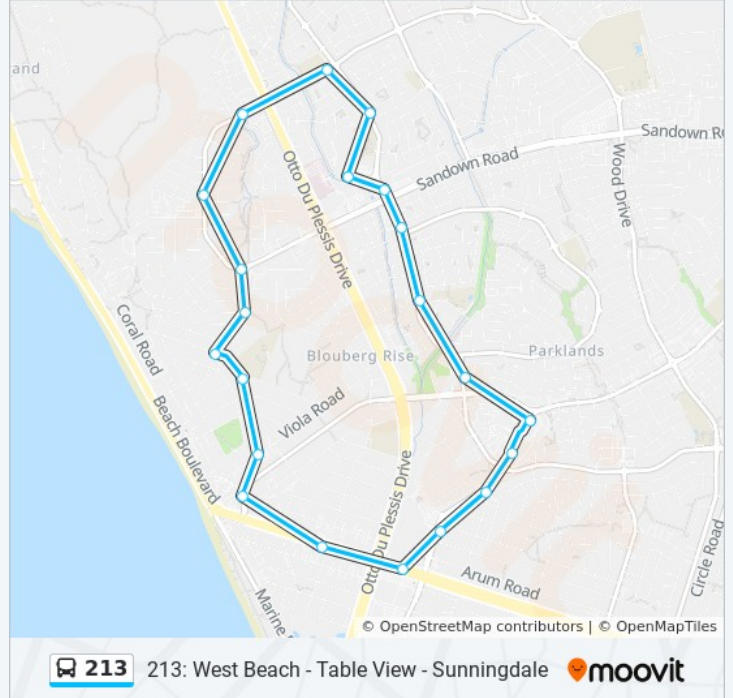

213: West Beach - Table View - Sunningdale

[View In Website Mode](#)

The 213 bus line (213: West Beach - Table View - Sunningdale) has 2 routes. For regular weekdays, their operation hours are:

(1) Blaauwberg Hospital→Blaauwberg Hospital: 3:11 AM - 6:41 PM (2) Blaauwberg Hospital→Blaauwberg Hospital: 3:25 AM - 7:11 PM

Use the Moovit App to find the closest 213 bus station near you and find out when is the next 213 bus arriving.

Direction: Blaauwberg Hospital→Blaauwberg Hospital

22 stops

[VIEW LINE SCHEDULE](#)

- Blaauwberg Hospital
- Waterville
- Nantucket
- Valderrama
- Garden
- St Johns Wood
- Parklands Main South
- Echium
- Briza
- Table View
- Popham
- Tritonia
- Viola
- Blouberg Rise
- Stirling
- West Beach
- Cabin
- Blouberg Sands
- Radar
- Tryall

213 bus Info

Direction: Blaauwberg Hospital→Blaauwberg Hospital

Stops: 22

Trip Duration: 46 min

Line Summary:

Oakland Hills

Blaauwberg Hospital

Direction: Blaauwberg Hospital→Blaauwberg Hospital

22 stops

[VIEW LINE SCHEDULE](#)

Blaauwberg Hospital

Oakland Hills

Tryall

Radar

Blouberg Sands

Cabin