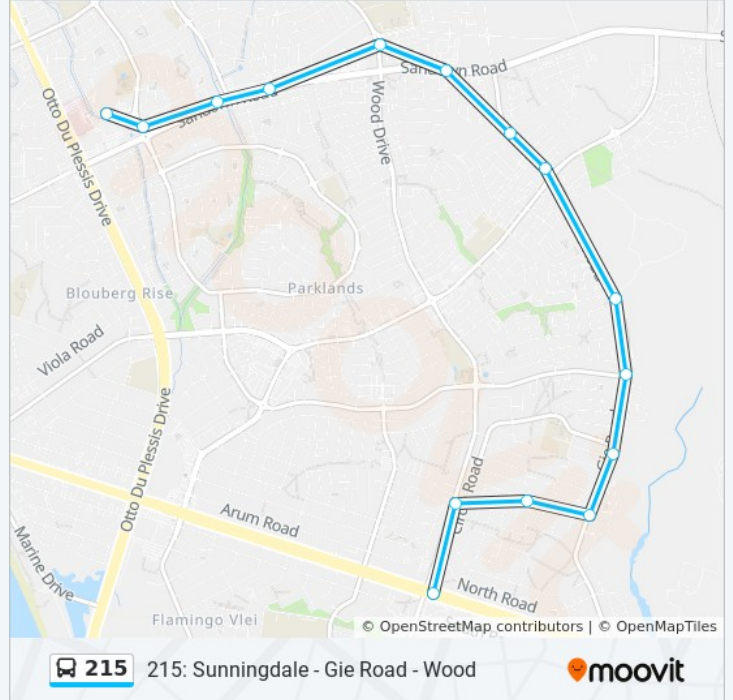

Direction: Blaauwberg Hospital→Wood

15 stops

[VIEW LINE SCHEDULE](#)

Blaauwberg Hospital
Waterville
Braselton
Woodlands
Parklands Secondary
Wandsworth
Gie North
Hamptons
Gie Central
Earlswood
Pinto
Gie South
Bitten
Merlot
Wood

215 bus Info

Direction: Blaauwberg Hospital→Wood

Stops: 15

Trip Duration: 20 min

Line Summary:

Direction: Wood → Blaauwberg Hospital

15 stops

[VIEW LINE SCHEDULE](#)

Wood → Blaauwberg Hospital Route Timetable:

Sunday	5:00 AM - 7:45 PM
Monday	4:06 AM - 7:40 PM
Tuesday	4:06 AM - 7:40 PM
Wednesday	4:06 AM - 7:40 PM
Thursday	4:06 AM - 7:40 PM
Friday	4:06 AM - 7:40 PM
Saturday	5:00 AM - 7:45 PM

215 bus Info

Direction: Wood → Blaauwberg Hospital

Stops: 15

Trip Duration: 18 min

Line Summary:

215 bus time schedules and route maps are available in an offline PDF at moovitapp.com. Use the [Moovit App](#) to see live bus times, train schedule or subway schedule, and step-by-step directions for all public transit in Cape Town.