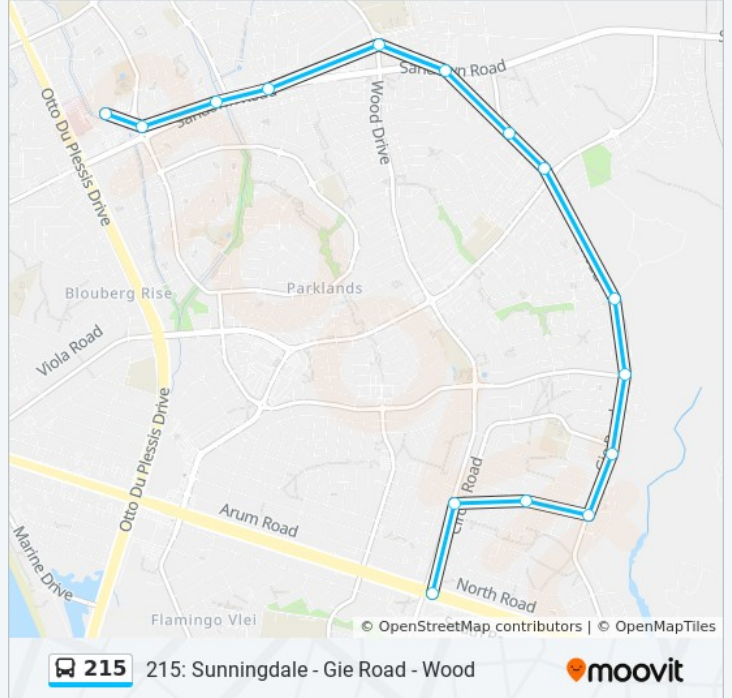

 215

215: Sunningdale - Gie Road - Wood

[View In Website Mode](#)

The 215 bus line (215: Sunningdale - Gie Road - Wood) has 2 routes. For regular weekdays, their operation hours are:
(1) Blaauwberg Hospital→Wood: 3:45 AM - 7:19 PM(2) Wood→Blaauwberg Hospital: 4:06 AM - 7:40 PM
Use the Moovit App to find the closest 215 bus station near you and find out when is the next 215 bus arriving.

Direction: Blaauwberg Hospital→Wood

15 stops

[VIEW LINE SCHEDULE](#)

Blaauwberg Hospital
Waterville
Braselton
Woodlands
Parklands Secondary
Wandsworth
Gie North
Hamptons
Gie Central
Earlswood
Pinto
Gie South
Bitten
Merlot
Wood

215 bus Time Schedule

Blaauwberg Hospital→Wood Route Timetable:

Sunday	4:40 AM - 7:20 PM
Monday	3:45 AM - 7:19 PM
Tuesday	3:45 AM - 7:19 PM
Wednesday	3:45 AM - 7:19 PM
Thursday	3:45 AM - 7:19 PM
Friday	3:45 AM - 7:19 PM
Saturday	4:40 AM - 7:20 PM

215 bus Info

Direction: Blaauwberg Hospital→Wood

Stops: 15

Trip Duration: 20 min

Line Summary:

Direction: Wood → Blaauwberg Hospital

15 stops

[VIEW LINE SCHEDULE](#)