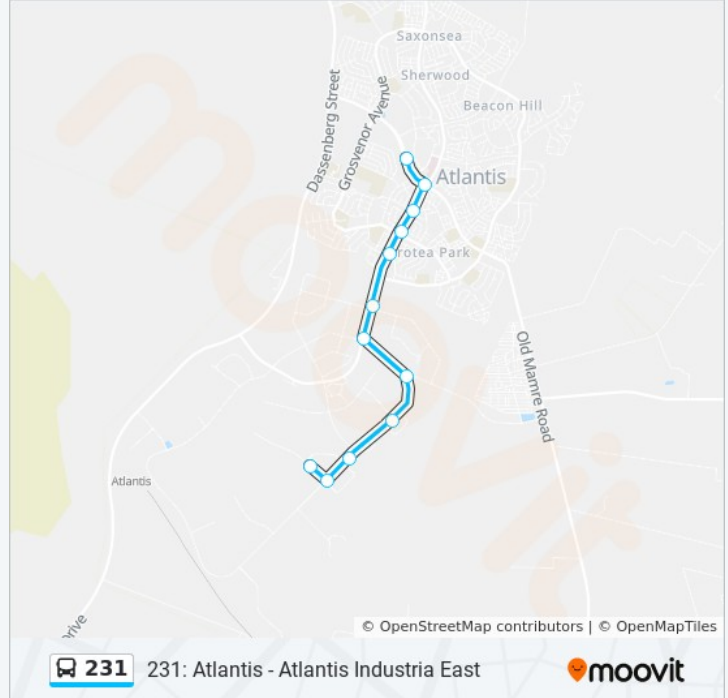

231

231: Atlantis - Atlantis Industria East

View In Website Mode

The 231 bus line (231: Atlantis - Atlantis Industria East) has 2 routes. For regular weekdays, their operation hours are:  
(1) Atlantis→Louwtjie Rothman: 3:30 AM - 7:00 PM(2) Louwtjie Rothman→Atlantis: 3:12 AM - 7:15 PM  
Use the Moovit App to find the closest 231 bus station near you and find out when is the next 231 bus arriving.

**Direction: Atlantis→Louwtjie Rothman**

12 stops

[VIEW LINE SCHEDULE](#)

- Atlantis
- Reygersdal
- Charel Uys
- Grosvenor
- Dahlia
- Starke
- Charel Uys South
- John Dreyer
- Johan Heyns
- Industrial
- Charles Piers
- Louwtjie Rothman

**231 bus Time Schedule**

Atlantis→Louwtjie Rothman Route Timetable:

Sunday	3:27 AM - 7:02 PM
Monday	3:30 AM - 7:00 PM
Tuesday	3:30 AM - 7:00 PM
Wednesday	3:30 AM - 7:00 PM
Thursday	3:30 AM - 7:00 PM
Friday	3:30 AM - 7:00 PM
Saturday	3:27 AM - 7:02 PM

**231 bus Info**

**Direction:** Atlantis→Louwtjie Rothman

**Stops:** 12

**Trip Duration:** 11 min

**Line Summary:**

**Direction: Louwtjie Rothman→Atlantis**

12 stops

[VIEW LINE SCHEDULE](#)