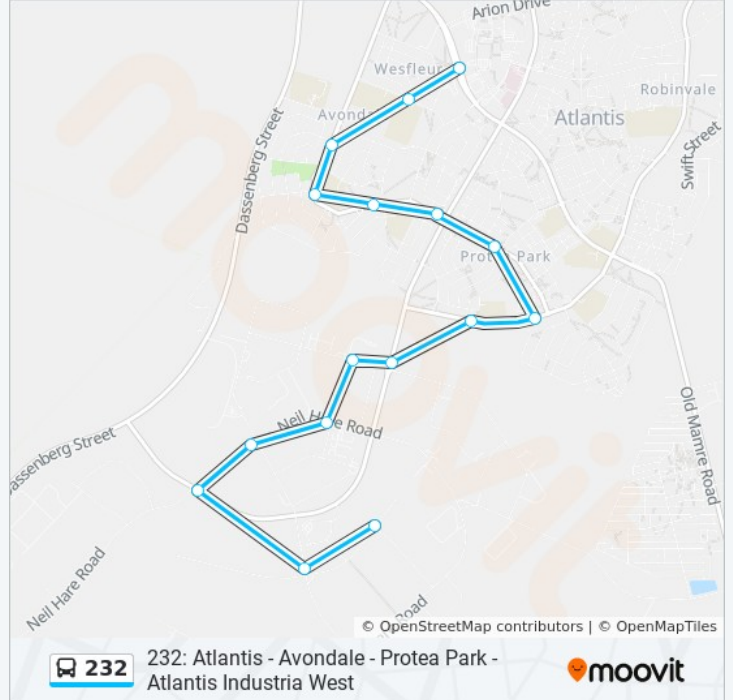

Direction: Atlantis→Johan Heyns North

16 stops

[VIEW LINE SCHEDULE](#)

- Atlantis
- Parkview
- Gothenburg
- Colebrook
- Bengal
- Alberto
- Disa
- Bottlebrush
- Berzelia
- Starke
- Charles Duminy
- Tom Henshilwood
- John Van Niekerk
- Neil Hare
- Charles Matthews
- Johan Heyns North

232 bus Time Schedule

Johan Heyns North→Atlantis Route Timetable:

Sunday	2:46 AM - 5:53 PM
Monday	2:15 AM - 6:04 PM
Tuesday	2:15 AM - 6:04 PM
Wednesday	2:15 AM - 6:04 PM
Thursday	2:15 AM - 6:04 PM
Friday	2:15 AM - 6:04 PM
Saturday	2:46 AM - 5:53 PM

232 bus Info

Direction: Johan Heyns North→Atlantis

Stops: 16

Trip Duration: 25 min

Line Summary:

232 bus time schedules and route maps are available in an offline PDF at moovitapp.com. Use the [Moovit App](#) to see live bus times, train schedule or subway schedule, and step-by-step directions for all public transit in Cape Town.