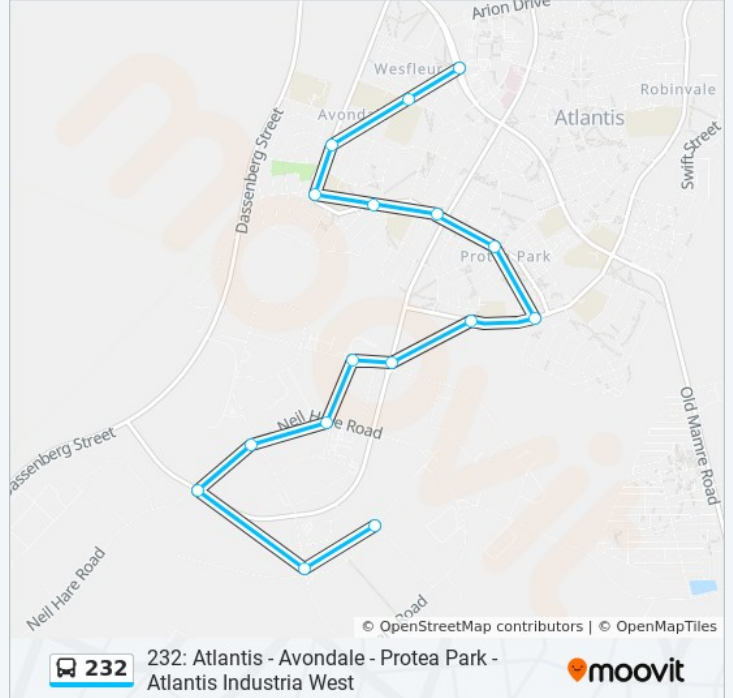

Direction: Atlantis→Johan Heyns North

16 stops

[VIEW LINE SCHEDULE](#)

- Atlantis
- Parkview
- Gothenburg
- Colebrook
- Bengal
- Alberto
- Disa
- Bottlebrush
- Berzelia
- Starke
- Charles Duminy
- Tom Henshilwood
- John Van Niekerk
- Neil Hare
- Charles Matthews
- Johan Heyns North

232 bus Time Schedule

Atlantis→Johan Heyns North Route Timetable:

Sunday	3:15 AM - 6:30 PM
Monday	2:45 AM - 6:41 PM
Tuesday	2:45 AM - 6:41 PM
Wednesday	2:45 AM - 6:41 PM
Thursday	2:45 AM - 6:41 PM
Friday	2:45 AM - 6:41 PM
Saturday	3:15 AM - 6:30 PM

232 bus Info

Direction: Atlantis→Johan Heyns North

Stops: 16

Trip Duration: 25 min

Line Summary:

Direction: Johan Heyns North→Atlantis

16 stops

[VIEW LINE SCHEDULE](#)