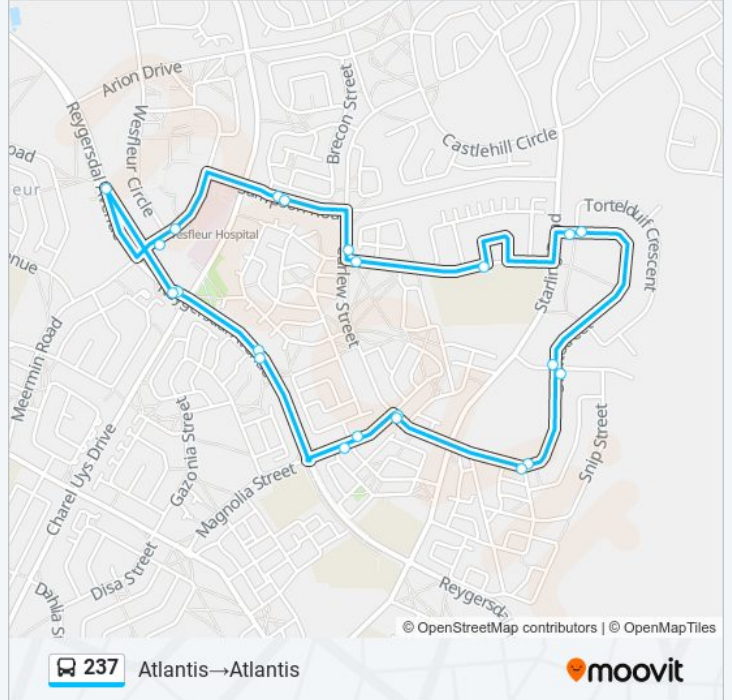

237

Atlantis→Atlantis

Get The App

The 237 bus line Atlantis→Atlantis has one route. For regular weekdays, their operation hours are:

(1) Atlantis→Atlantis: 02:05 - 18:54

Use the Moovit App to find the closest 237 bus station near you and find out when is the next 237 bus arriving.

Direction: Atlantis→Atlantis

13 stops

[VIEW LINE SCHEDULE](#)

- Atlantis
- Reygersdal
- Flamingo Park
- Malgas
- Jacana
- Patrys
- Swawel
- Tortelduif
- Robinvale
- Curlew
- Sampson
- Wesfleur Hospital
- Atlantis

237 bus Time Schedule

Atlantis→Atlantis Route Timetable:

Sunday	02:34 - 18:54
Monday	02:05 - 18:54
Tuesday	02:05 - 18:54
Wednesday	02:05 - 18:54
Thursday	02:05 - 18:54
Friday	02:05 - 18:54
Saturday	02:34 - 18:54

237 bus Info

Direction: Atlantis→Atlantis

Stops: 13

Trip Duration: 15 min

Line Summary:

237 bus time schedules and route maps are available in an offline PDF at moovitapp.com. Use the Moovit App to see live bus times, train schedule or subway schedule, and step-by-step directions for all public transit in Cape Town.