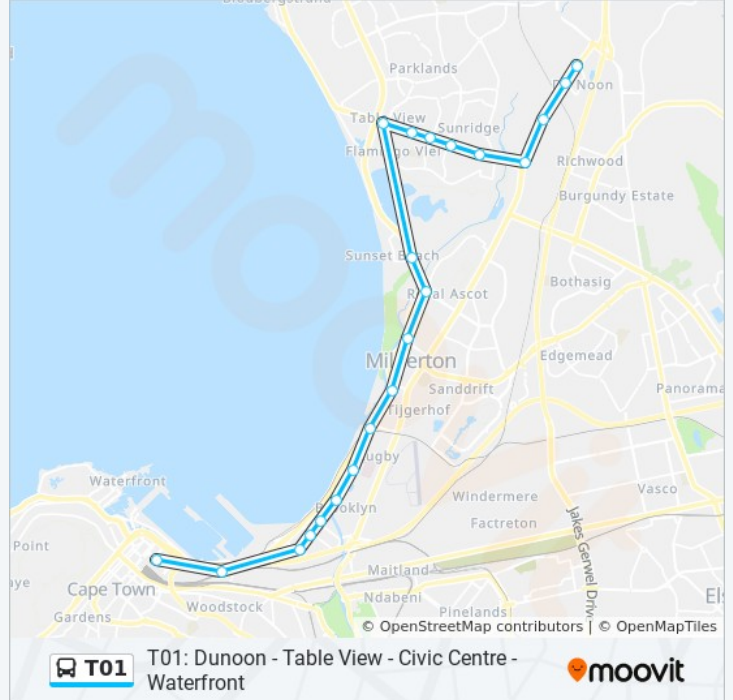

**Direction: Usasaza → Waterfront**

25 stops

[VIEW LINE SCHEDULE](#)

Usasaza

Du Noon

Killarney

Potsdam

Circle East

**T01 bus Info**

**Direction:** Usasaza → Waterfront

**Stops:** 25

**Trip Duration:** 71 min

**Line Summary:**

Paarden Eiland

Woodstock

Platform 4 Civic Centre

Thibault Square

Stadium

Granger Bay

Waterfront

**Direction: Waterfront→Usasaza**

25 stops

[VIEW LINE SCHEDULE](#)

Waterfront