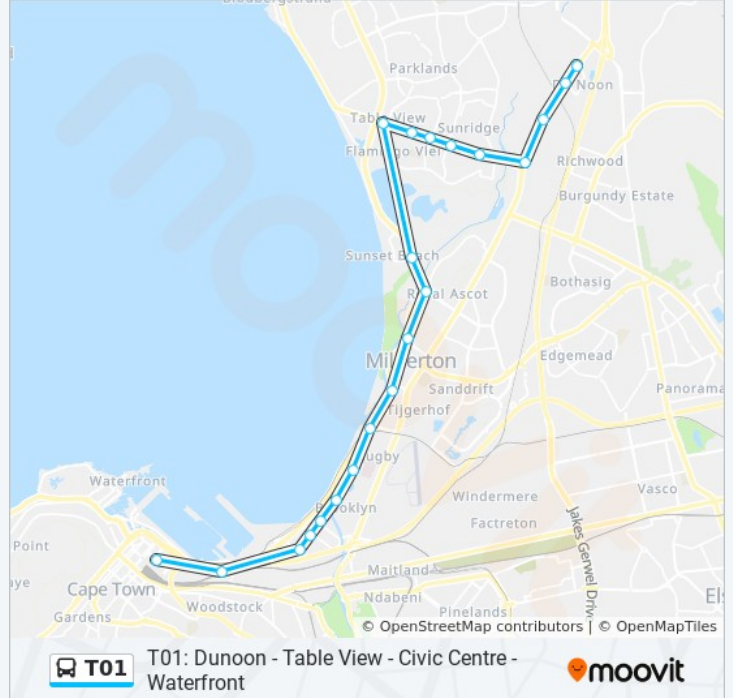

- Table View
- Sunset Beach
- Racecourse
- Milnerton
- Woodbridge
- Lagoon Beach
- Zoarvlei
- Vrystaat
- Section
- Neptune
- Paarden Eiland
- Woodstock
- Platform 4 Civic Centre

**T01 bus Time Schedule**

**T01 bus Info**

**Direction:** Table View→Platform 4 Civic Centre

**Stops:** 13

**Trip Duration:** 37 min

**Line Summary:**

**Direction: Usasaza → Platform 4 Civic Centre**

21 stops

[VIEW LINE SCHEDULE](#)