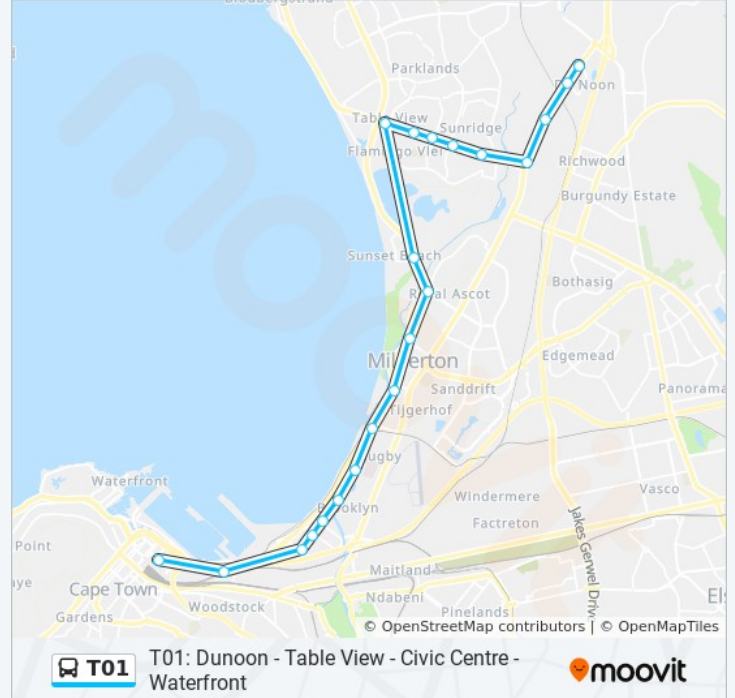

Janssens

Wood

Circle East

Potsdam

Killarney

Du Noon

Usasaza

T01 bus time schedules and route maps are available in an offline PDF at moovitapp.com. Use the [Moovit App](#) to see live bus times, train schedule or subway schedule, and step-by-step directions for all public transit in Cape Town.

[About Moovit](#) • [MaaS Solutions](#) • [Supported Countries](#) • [Mooviter Community](#)

© 2023 Moovit - All Rights Reserved

Check Live Arrival Times