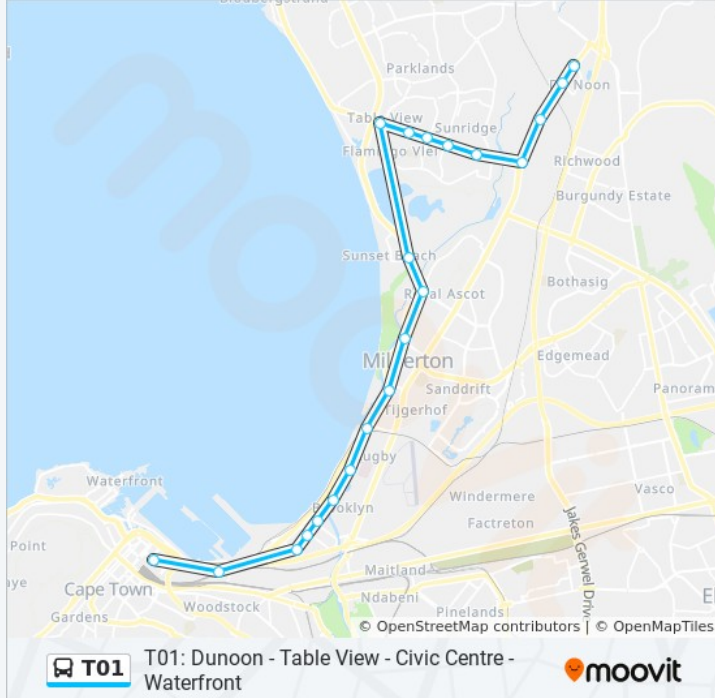

**T01 bus Info**

**Direction:** Usasaza → Platform 4 Civic Centre

**Stops:** 21

**Trip Duration:** 54 min

**Line Summary:**

Paarden Eiland

Woodstock

Platform 4 Civic Centre

**Direction: Usasaza → Waterfront**

25 stops

[VIEW LINE SCHEDULE](#)

Usasaza

Du Noon

Killarney

Potsdam

Circle East

**T01 bus Info**

**Direction:** Usasaza → Waterfront

**Stops:** 25

**Trip Duration:** 71 min

**Line Summary:**

Paarden Eiland

Woodstock

Platform 4 Civic Centre