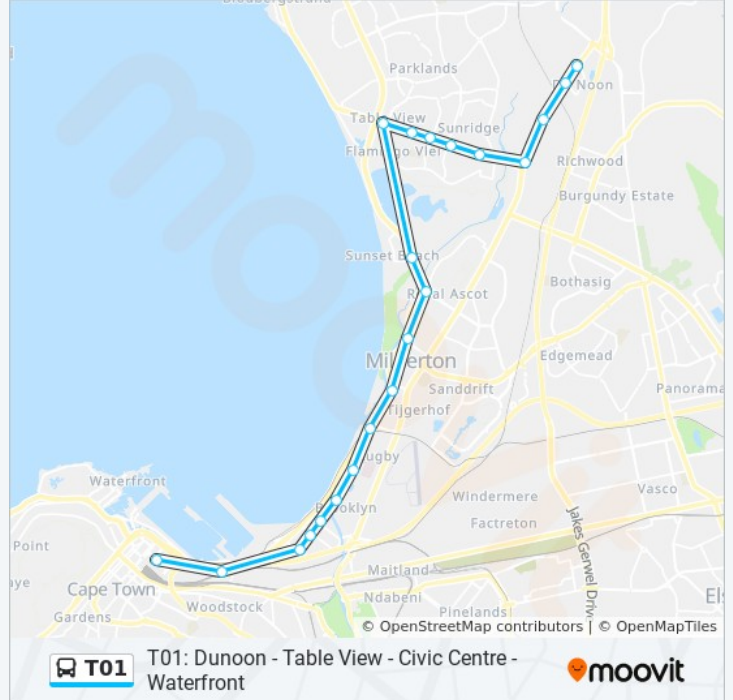

Use the Moovit App to find the closest T01 bus station near you and find out when is the next T01 bus arriving.

**Direction: Platform 3 Civic Centre→Usasaza**

21 stops

[VIEW LINE SCHEDULE](#)

Platform 3 Civic Centre

Milnerton

Racecourse

Sunset Beach

Table View

Grey

Janssens

Wood

Circle East

**T01 bus Info**

**Direction:** Platform 3 Civic Centre→Usasaza

**Stops:** 21

**Trip Duration:** 51 min

**Line Summary:**

**Direction: Table View→Platform 4 Civic Centre**

13 stops

[VIEW LINE SCHEDULE](#)

- Table View
- Sunset Beach
- Racecourse
- Milnerton
- Woodbridge
- Lagoon Beach
- Zoarvlei
- Vrystaat
- Section
- Neptune
- Paarden Eiland
- Woodstock
- Platform 4 Civic Centre

**T01 bus Time Schedule**