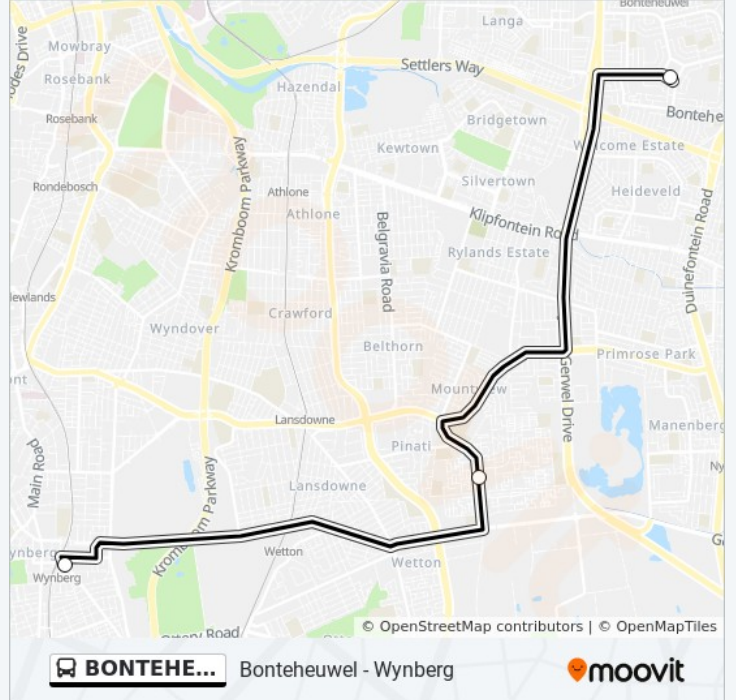

BONTEHEUWEL - WYNBERGBonteheuwel -
Wynberg[View In Website Mode](#)

The bus line Bonteheuwel - Wynberg has one route. For regular weekdays, their operation hours are:

(1) Bonteheuwel→Wynberg: 4:30 AM

Use the Moovit App to find the closest BONTEHEUWEL - WYNBERG bus station near you and find out when is the next BONTEHEUWEL - WYNBERG bus arriving.

Direction: Bonteheuwel→Wynberg

3 stops

[VIEW LINE SCHEDULE](#)

Bonteheuwel

Hanover Park Term

Wynberg

BONTEHEUWEL - WYNBERG bus Time Schedule

Bonteheuwel→Wynberg Route Timetable:

Sunday	Not Operational
Monday	4:30 AM
Tuesday	4:30 AM
Wednesday	4:30 AM
Thursday	4:30 AM
Friday	4:30 AM
Saturday	5:15 AM

BONTEHEUWEL - WYNBERG bus Info**Direction:** Bonteheuwel→Wynberg**Stops:** 3**Trip Duration:** 70 min**Line Summary:**