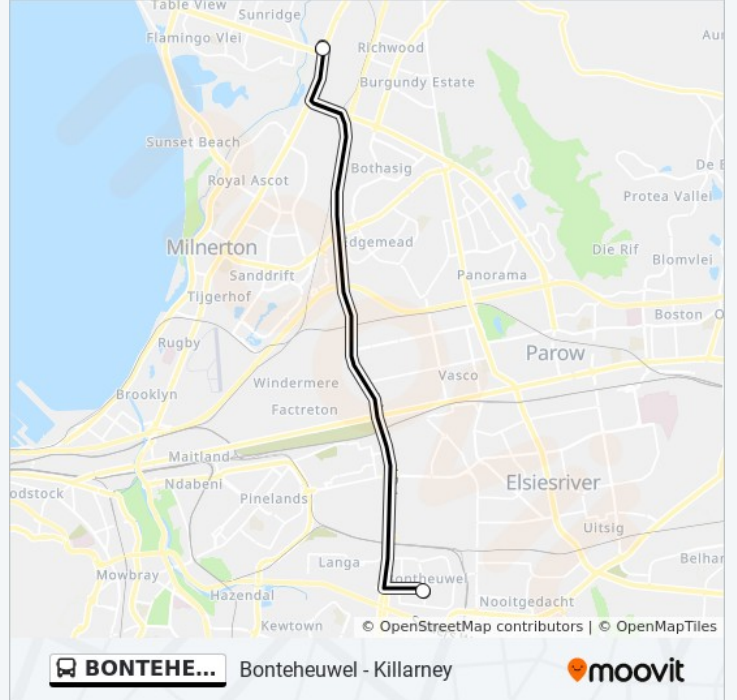

 **BONTEHEUWEL - KILLARNEY**

Bonteheuwel - Killarney

[View In Website Mode](#)

The bus line Bonteheuwel - Killarney has one route. For regular weekdays, their operation hours are:

(1) Bonteheuwel→Killarney: 3:30 AM - 3:50 PM

Use the Moovit App to find the closest BONTEHEUWEL - KILLARNEY bus station near you and find out when is the next BONTEHEUWEL - KILLARNEY bus arriving.

**Direction: Bonteheuwel→Killarney**

2 stops

[VIEW LINE SCHEDULE](#)

Bonteheuwel

Killarney

**BONTEHEUWEL - KILLARNEY bus Time Schedule**

Bonteheuwel→Killarney Route Timetable:

Sunday	Not Operational
Monday	3:30 AM - 3:50 PM
Tuesday	3:30 AM - 3:50 PM
Wednesday	3:30 AM - 3:50 PM
Thursday	3:30 AM - 3:50 PM
Friday	3:30 AM - 2:30 PM
Saturday	Not Operational

**BONTEHEUWEL - KILLARNEY bus Info****Direction:** Bonteheuwel→Killarney**Stops:** 2**Trip Duration:** 60 min**Line Summary:**

BONTEHEUWEL - KILLARNEY bus time schedules and route maps are available in an offline PDF at [moovitapp.com](https://moovitapp.com). Use the [Moovit App](#) to see live bus times, train schedule or subway schedule, and step-by-step directions for all public transit in Cape Town.