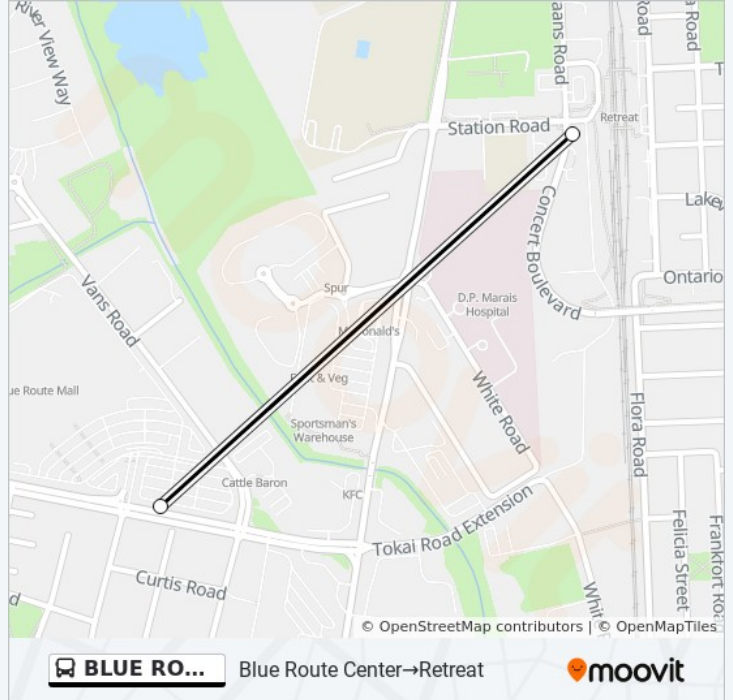

BLUE ROUTE CENTRE - RET...

Blue Route Center→Retreat

[View In Website Mode](#)

The BLUE ROUTE CENTRE - RETREAT bus line Blue Route Center→Retreat has one route. For regular weekdays, their operation hours are:

(1) Blue Route Center→Retreat: 2:30 PM

Use the Moovit App to find the closest BLUE ROUTE CENTRE - RETREAT bus station near you and find out when is the next BLUE ROUTE CENTRE - RETREAT bus arriving.

Direction: Blue Route Center→Retreat

2 stops

[VIEW LINE SCHEDULE](#)

Blue Route Center

Retreat

BLUE ROUTE CENTRE - RETREAT bus Time Schedule

Blue Route Center→Retreat Route Timetable:

Sunday	7:00 AM
Monday	2:30 PM
Tuesday	2:30 PM
Wednesday	2:30 PM
Thursday	2:30 PM
Friday	2:30 PM
Saturday	5:50 AM

BLUE ROUTE CENTRE - RETREAT bus Info

Direction: Blue Route Center→Retreat

Stops: 2

Trip Duration: 15 min

Line Summary:

BLUE ROUTE CENTRE - RETREAT bus time schedules and route maps are available in an offline PDF at moovitapp.com. Use the [Moovit App](https://moovitapp.com) to see live bus times, train schedule or subway schedule, and step-by-step directions for all public transit in Cape Town.