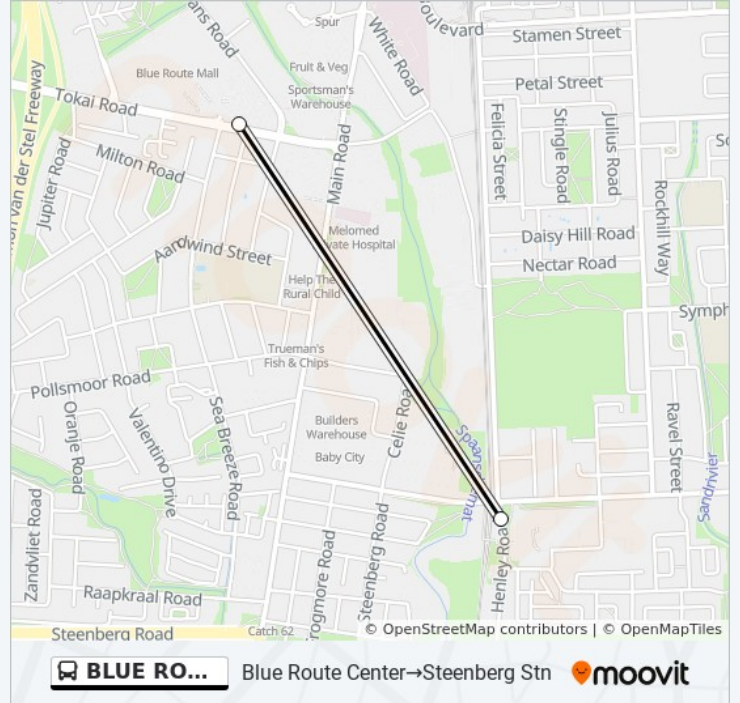

 BLUE ROUTE CENTRE - STE...Blue Route
Center→Steenberg
Stn[View In Website Mode](#)

The BLUE ROUTE CENTRE - STEENBERG STN bus line Blue Route Center→Steenberg Stn has one route. For regular weekdays, their operation hours are:

(1) Blue Route Center→Steenberg Stn: 6:05 AM

Use the Moovit App to find the closest BLUE ROUTE CENTRE - STEENBERG STN bus station near you and find out when is the next BLUE ROUTE CENTRE - STEENBERG STN bus arriving.

Direction: Blue Route Center→Steenberg Stn

2 stops

[VIEW LINE SCHEDULE](#)

Blue Route Center

Steenberg Stn

**BLUE ROUTE CENTRE - STEENBERG STN bus
Time Schedule**

Blue Route Center→Steenberg Stn Route Timetable:

Sunday	Not Operational
Monday	6:05 AM
Tuesday	6:05 AM
Wednesday	6:05 AM
Thursday	6:05 AM
Friday	6:05 AM
Saturday	Not Operational

BLUE ROUTE CENTRE - STEENBERG STN bus Info**Direction:** Blue Route Center→Steenberg Stn**Stops:** 2**Trip Duration:** 10 min**Line Summary:**