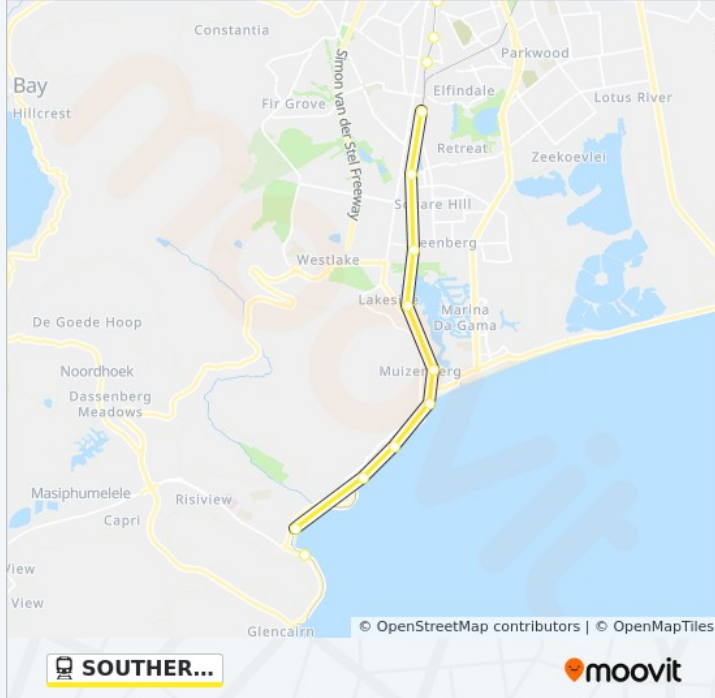

Direction:

28 stops

[VIEW LINE SCHEDULE](#)

Simon's Town

Glencairn

Sunny Cove

Fish Hoek

Kalk Bay

Steurhof

Plumstead

Wittebome

Wynberg

Kenilworth

SOUTHERN LINE train Time Schedule

Route Timetable:

Sunday	2:24 AM - 4:55 PM
Monday	2:20 AM - 5:43 PM
Tuesday	2:20 AM - 5:43 PM
Wednesday	2:20 AM - 5:43 PM
Thursday	2:20 AM - 5:43 PM
Friday	2:20 AM - 5:43 PM
Saturday	2:25 AM - 4:45 PM

SOUTHERN LINE train Info

Direction:

Stops: 28

Trip Duration: 56 min

Line Summary:

Harfield Rd

Claremont

Newlands

Rondebosch

Rosebank

Mowbray

Observatory

Salt River

Woodstock

Cape Town

SOUTHERN LINE train time schedules and route maps are available in an offline PDF at moovitapp.com. Use the [Moovit App](#) to see live bus times, train schedule or subway schedule, and step-by-step directions for all public transit in Cape Town.