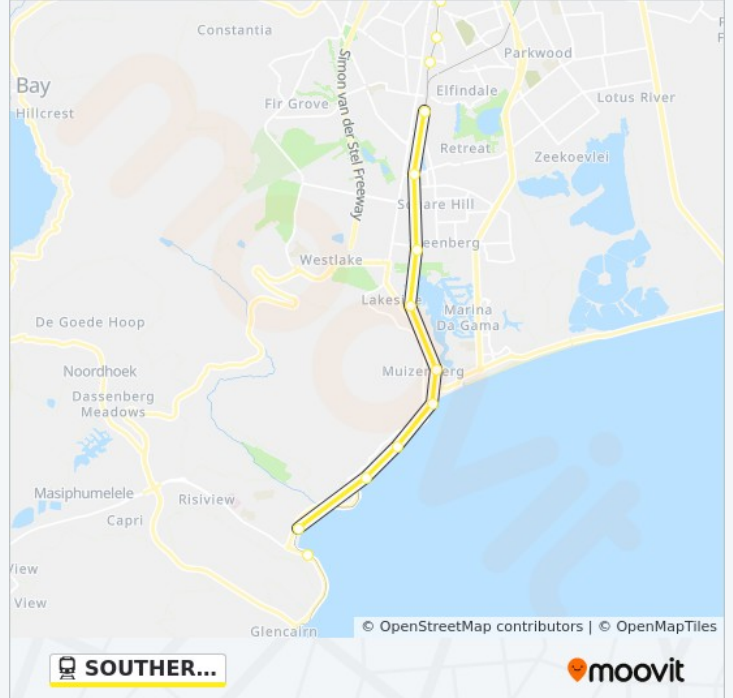

Direction:

28 stops

[VIEW LINE SCHEDULE](#)

Cape Town
Woodstock
Salt River
Observatory
Mowbray
Rosebank
Rondebosch
Newlands
Claremont
Harfield Rd
Kenilworth
Wynberg
Wittebome
Plumstead
Steurhof
Dieprivier
Heathfield
Retreat
Steenberg
Lakeside
False Bay

SOUTHERN LINE train Info**Direction:****Stops:** 28**Trip Duration:** 58 min**Line Summary:**

Muizenberg

St James

Kalk Bay

Fish Hoek

Sunny Cove

Glencairn

Simon's Town

Direction:

28 stops

[VIEW LINE SCHEDULE](#)

Simon's Town

Glencairn

Sunny Cove

Fish Hoek

Kalk Bay

SOUTHERN LINE train Info

Direction:

Stops: 28

Trip Duration: 56 min

Line Summary:

Harfield Rd

Claremont

Newlands