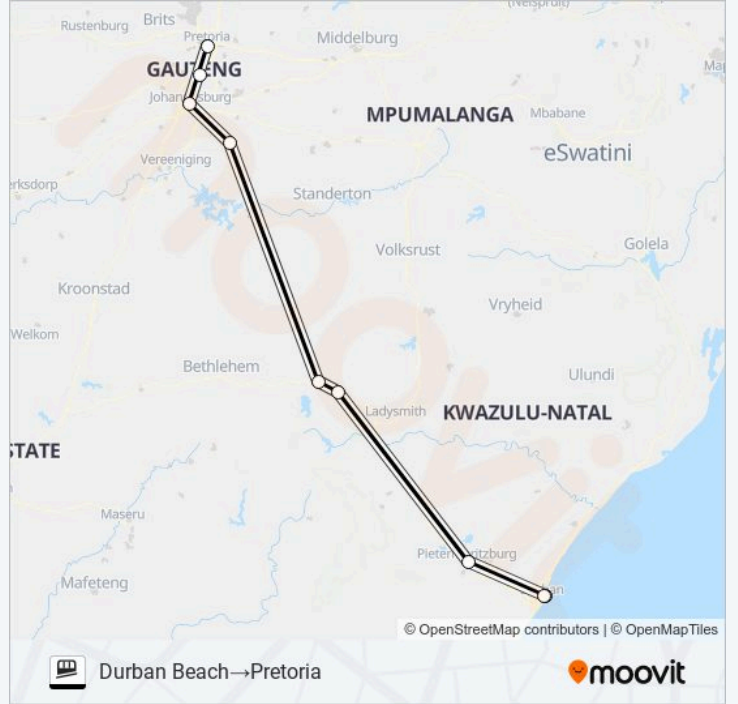

 **82ZC7H6J-EQDC6DAAI2PIA**

Durban Beach→Pretoria

Get The App

The 82ZC7H6J-EQDC6DAAI2PIA funicular line Durban Beach→Pretoria has one route. For regular weekdays, their operation hours are:

(1) Durban Beach→Pretoria: 05:30

Use the Moovit App to find the closest 82ZC7H6J-EQDC6DAAI2PIA funicular station near you and find out when is the next 82ZC7H6J-EQDC6DAAI2PIA funicular arriving.

**Direction: Durban Beach→Pretoria**

9 stops

[VIEW LINE SCHEDULE](#)

Durban Beach  
Durban  
Pietermaritzburg  
Swinburne  
Harrismith  
Heidelberg (Gau)  
Johannesburg  
Midrand  
Pretoria

**82ZC7H6J-EQDC6DAAI2PIA funicular Time Schedule**

Durban Beach→Pretoria Route Timetable:

Sunday	05:30
Monday	05:30
Tuesday	05:30
Wednesday	05:30
Thursday	05:30
Friday	05:30
Saturday	05:30

**82ZC7H6J-EQDC6DAAI2PIA funicular Info****Direction:** Durban Beach→Pretoria**Stops:** 9**Trip Duration:** 585 min**Line Summary:**