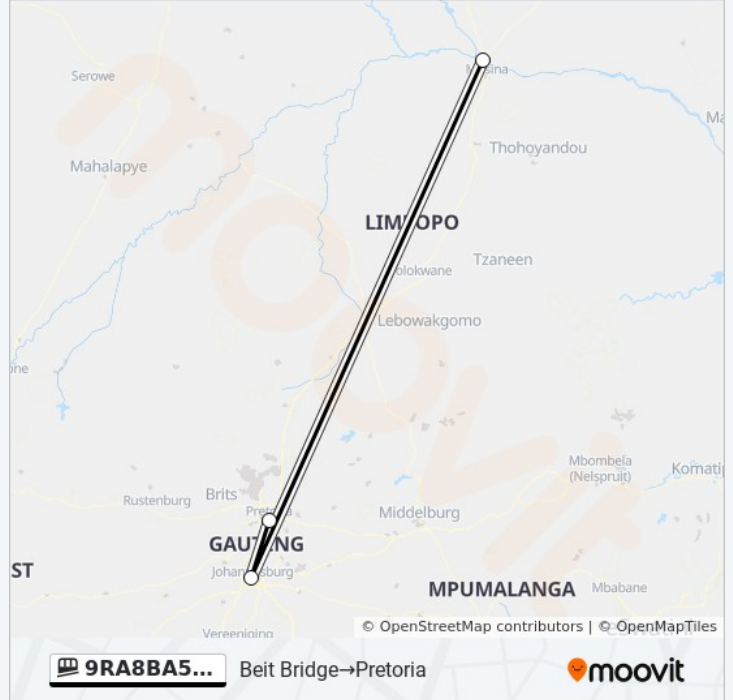

9RA8BA5VGEMN2ADAAI2PWQ

Beit Bridge → Pretoria

[View In Website Mode](#)

The 9RA8BA5VGEMN2ADAAI2PWQ funicular line (Beit Bridge → Pretoria) has 2 routes. For regular weekdays, their operation hours are:

(1) Beit Bridge → Pretoria: 2:30 AM (2) Harare → Pretoria: 5:30 PM

Use the Moovit App to find the closest 9RA8BA5VGEMN2ADAAI2PWQ funicular station near you and find out when is the next 9RA8BA5VGEMN2ADAAI2PWQ funicular arriving.

Direction: Beit Bridge → Pretoria

3 stops

[VIEW LINE SCHEDULE](#)

Beit Bridge

Johannesburg

Pretoria

9RA8BA5VGEMN2ADAAI2PWQ funicular Time Schedule

Beit Bridge → Pretoria Route Timetable:

Sunday	2:30 AM
Monday	2:30 AM
Tuesday	2:30 AM
Wednesday	2:30 AM
Thursday	2:30 AM
Friday	2:30 AM
Saturday	2:30 AM

9RA8BA5VGEMN2ADAAI2PWQ funicular Info

Direction: Beit Bridge → Pretoria

Stops: 3

Trip Duration: 660 min

Line Summary:

Direction: Harare→Pretoria

5 stops

[VIEW LINE SCHEDULE](#)