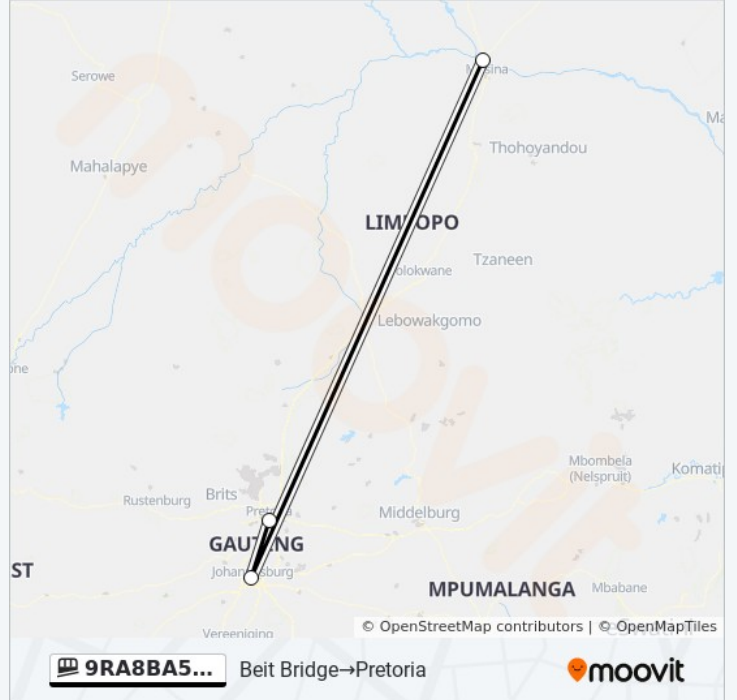

Use the Moovit App to find the closest 9RA8BA5VGEMN2ADAAI2PWQ funicular station near you and find out when is the next 9RA8BA5VGEMN2ADAAI2PWQ funicular arriving.

Direction: Beit Bridge → Pretoria

3 stops

9RA8BA5VGEMN2ADAAI2PWQ funicular Info

Direction: Beit Bridge → Pretoria

Stops: 3

Trip Duration: 660 min

Line Summary:

Direction: Harare→Pretoria

5 stops

[VIEW LINE SCHEDULE](#)

- Harare
- Masvingo
- Beit Bridge
- Johannesburg
- Pretoria

9RA8BA5VGEMN2ADAAI2PWQ funicular Time Schedule

Harare→Pretoria Route Timetable:

Sunday	5:30 PM
Monday	5:30 PM
Tuesday	5:30 PM
Wednesday	5:30 PM
Thursday	5:30 PM
Friday	5:30 PM
Saturday	5:30 PM

9RA8BA5VGEMN2ADAAI2PWQ funicular Info

Direction: Harare→Pretoria

Stops: 5

Trip Duration: 1200 min

Line Summary:

9RA8BA5VGEMN2ADAAI2PWQ funicular time schedules and route maps are available in an offline PDF at moovitapp.com. Use the [Moovit App](#) to see live bus times, train schedule or subway schedule, and step-by-step directions for all public transit in Cape Town.