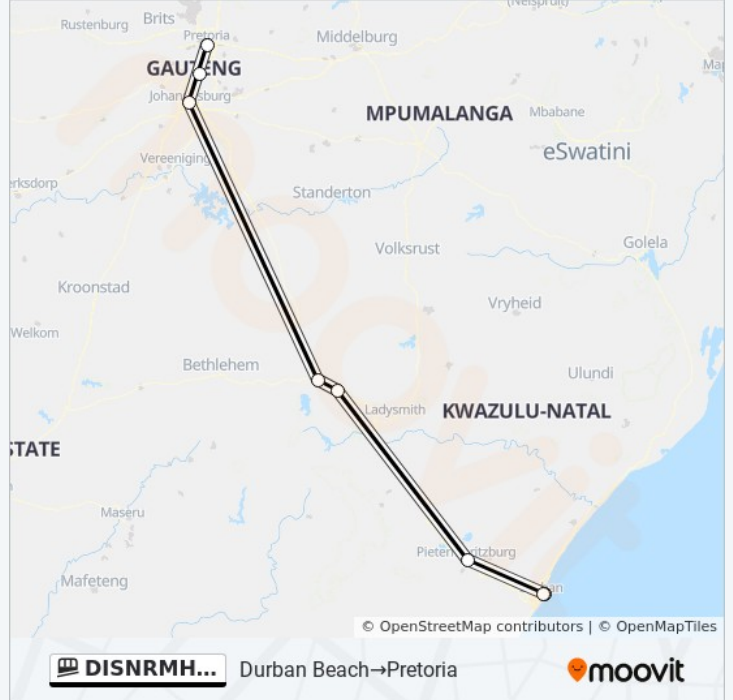

 DISNRMHZAEC-8KDAAI2ODGDurban
Beach→Pretoria[View In Website Mode](#)

The DISNRMHZAEC-8KDAAI2ODG funicular line Durban Beach→Pretoria has one route. For regular weekdays, their operation hours are:

(1) Durban Beach→Pretoria: 11:00 AM

Use the Moovit App to find the closest DISNRMHZAEC-8KDAAI2ODG funicular station near you and find out when is the next DISNRMHZAEC-8KDAAI2ODG funicular arriving.

Direction: Durban Beach→Pretoria

8 stops

[VIEW LINE SCHEDULE](#)

Durban Beach
Durban
Pietermaritzburg
Swinburne
Harrismith
Johannesburg
Midrand
Pretoria

DISNRMHZAEC-8KDAAI2ODG funicular Time Schedule

Durban Beach→Pretoria Route Timetable:

Sunday	11:00 AM
Monday	11:00 AM
Tuesday	Not Operational
Wednesday	11:00 AM
Thursday	11:00 AM
Friday	11:00 AM
Saturday	Not Operational

DISNRMHZAEC-8KDAAI2ODG funicular Info**Direction:** Durban Beach→Pretoria**Stops:** 8**Trip Duration:** 555 min**Line Summary:**

DISNRMHZAEC-8KDAAI2ODG funicular time schedules and route maps are available in an offline PDF at moovitapp.com. Use the [Moovit App](#) to see live bus times, train schedule or subway schedule, and step-by-step directions for all public transit in Cape Town.