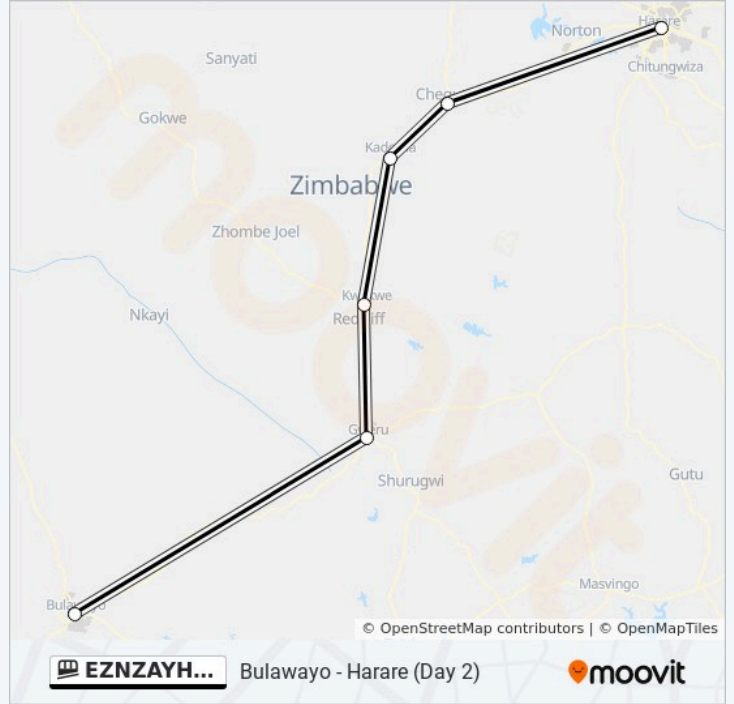

 EZNZAYH-IU-V9KDAAI2OVA

Bulawayo - Harare (Day 2)

[Get The App](#)

The EZNZAYH-IU-V9KDAAI2OVA funicular line Bulawayo - Harare (Day 2) has one route. For regular weekdays, their operation hours are:

(1) Bulawayo→Harare Pathfinder: 02:00

Use the Moovit App to find the closest EZNZAYH-IU-V9KDAAI2OVA funicular station near you and find out when is the next EZNZAYH-IU-V9KDAAI2OVA funicular arriving.

Direction: Bulawayo→Harare Pathfinder

6 stops

Bulawayo→Harare Pathfinder Route Timetable:

Sunday	02:00
Monday	02:00
Tuesday	02:00
Wednesday	02:00
Thursday	02:00
Friday	02:00
Saturday	02:00

EZNZAYH-IU-V9KDAAI2OVA funicular Info

Direction: Bulawayo→Harare Pathfinder

Stops: 6

Trip Duration: 390 min

Line Summary:

EZNZAYH-IU-V9KDAAI2OVA funicular time schedules and route maps are available in an offline PDF at moovitapp.com. Use the Moovit App to see live bus times, train schedule or subway schedule, and step-by-step directions for all public transit in Cape Town.