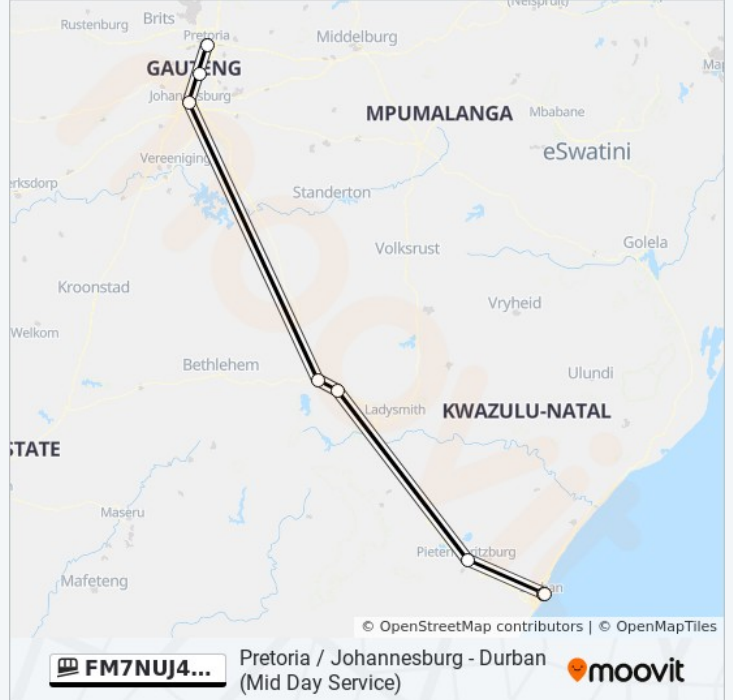

 FM7NUJ4N80OHL6DAAI2O1APretoria /  
Johannesburg -  
Durban (Mid  
Day Service)[View In Website Mode](#)

The FM7NUJ4N80OHL6DAAI2O1A funicular line Pretoria / Johannesburg - Durban (Mid Day Service) has one route. For regular weekdays, their operation hours are:

(1) Pretoria→Durban Beach: 7:30 AM

Use the Moovit App to find the closest FM7NUJ4N80OHL6DAAI2O1A funicular station near you and find out when is the next FM7NUJ4N80OHL6DAAI2O1A funicular arriving.

**Direction: Pretoria→Durban Beach**

8 stops

[VIEW LINE SCHEDULE](#)

Pretoria  
Midrand  
Johannesburg  
Harrismith  
Swinburne  
Pietermaritzburg  
Durban  
Durban Beach

**FM7NUJ4N80OHL6DAAI2O1A funicular Time Schedule**

Pretoria→Durban Beach Route Timetable:

Sunday	7:30 AM
Monday	7:30 AM
Tuesday	7:30 AM
Wednesday	Not Operational
Thursday	7:30 AM
Friday	7:30 AM
Saturday	Not Operational

**FM7NUJ4N80OHL6DAAI2O1A funicular Info****Direction:** Pretoria→Durban Beach**Stops:** 8**Trip Duration:** 540 min**Line Summary:**