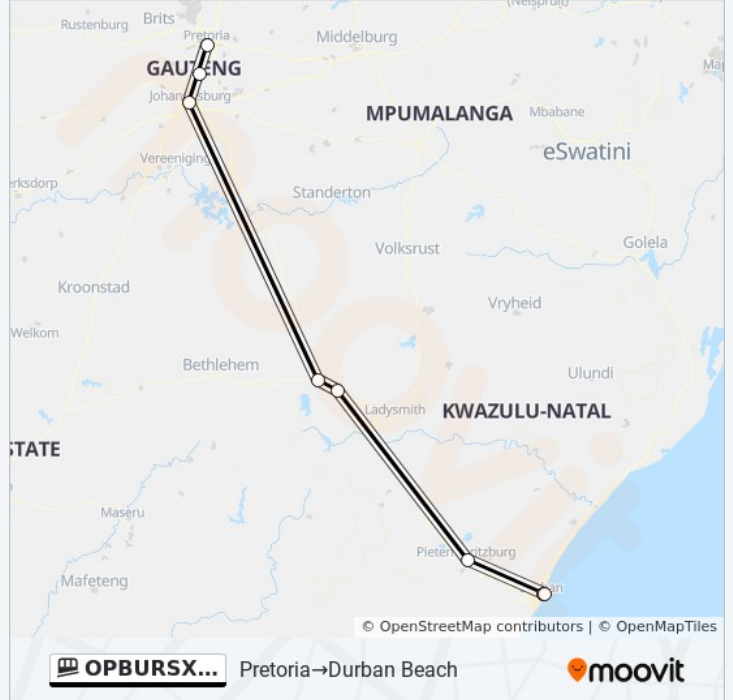

OPBURSXPEUAP8QDAAI2L4G funicular time schedules and route maps are available in an offline PDF at moovitapp.com. Use the [Moovit App](#) to see live bus times, train schedule or subway schedule, and step-by-step directions for all public transit in Cape Town.

[About Moovit](#) • [MaaS Solutions](#) • [Supported Countries](#) • [Mooviter Community](#)

© 2023 Moovit - All Rights Reserved

Check Live Arrival Times