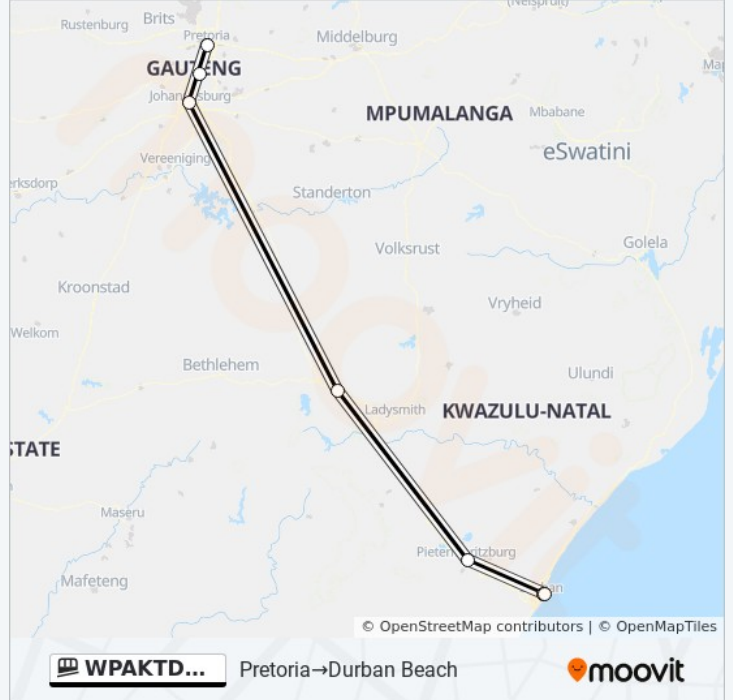

WPAKTDNFOUEFIADAAI2OJQ

Pretoria → Durban Beach

[View In Website Mode](#)

The WPAKTDNFOUEFIADAAI2OJQ funicular line Pretoria → Durban Beach has one route. For regular weekdays, their operation hours are:

(1) Pretoria → Durban Beach: 5:30 PM - 6:30 PM

Use the Moovit App to find the closest WPAKTDNFOUEFIADAAI2OJQ funicular station near you and find out when is the next WPAKTDNFOUEFIADAAI2OJQ funicular arriving.

Direction: Pretoria → Durban Beach

7 stops

[VIEW LINE SCHEDULE](#)

- Pretoria
- Midrand
- Johannesburg
- Swinburne
- Pietermaritzburg
- Durban
- Durban Beach

WPAKTDNFOUEFIADAAI2OJQ funicular Time Schedule

Pretoria → Durban Beach Route Timetable:

Sunday	5:30 PM - 6:30 PM
Monday	5:30 PM - 6:30 PM
Tuesday	5:30 PM - 6:30 PM
Wednesday	5:30 PM - 6:30 PM
Thursday	5:30 PM - 6:30 PM
Friday	5:30 PM - 6:30 PM
Saturday	5:30 PM - 6:30 PM

WPAKTDNFOUEFIADAAI2OJQ funicular Info

Direction: Pretoria → Durban Beach

Stops: 7

Trip Duration: 570 min

Line Summary:

WPAKTDNFOUEFIADAAI2OJQ funicular time schedules and route maps are available in an offline PDF at moovitapp.com. Use the [Moovit App](#) to see live bus times, train schedule or subway schedule, and step-by-step directions for all public transit in Cape Town.